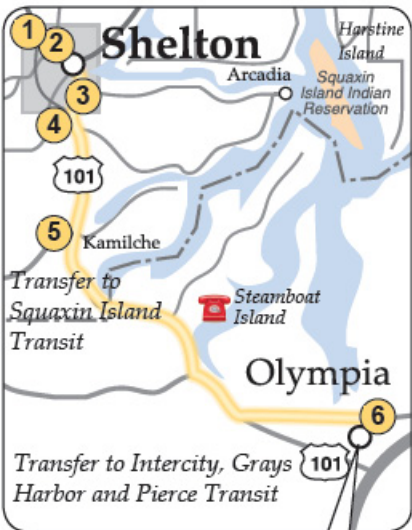

Route 6

Olympia to Shelton

Olympia Transit Center
222 State Avenue
Board Mason Transit at Bay "L"