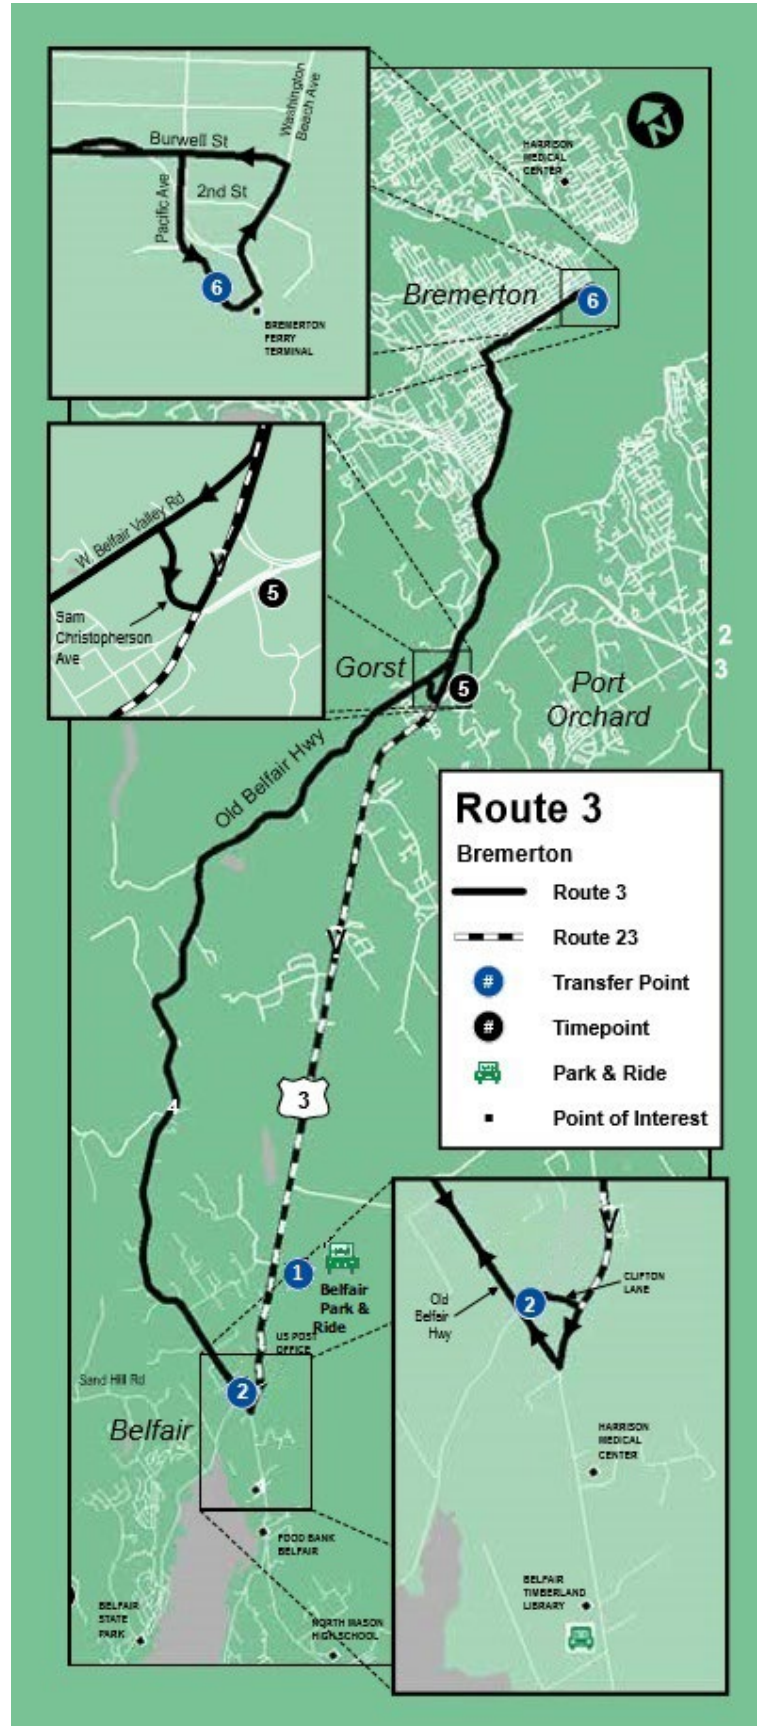

3 Belfair to Bremerton			
Belfair Park & Ride	NE Clifton Ln @ Bill Hunter Park	Hwy 16 @ West Frontage Rd/Gorst	Bremerton Ferry Terminal
1	2	5	6
Monday - Friday / Lunes a Viernes			
5:25 AM	5:30 AM	)	6:10 AM
6:25 AM	6:30 AM	)	7:05 AM
7:45 AM	7:50 AM	)	8:25 AM
9:00 AM	9:05 AM	)	9:40 AM
11:25 AM	11:30 AM	)	12:05 PM
1:50 PM	1:55 PM	)	2:30 PM
4:40 PM	4:45 PM	)	5:20 PM
5:50 PM	5:55 PM	)	6:30 PM
Saturday / Sábado			
7:45 AM	7:50 AM	)	8:25 AM
10:15 AM	10:20 AM	)	11:00 AM
12:40 PM	12:45 PM	)	1:25 PM
4:40 PM	4:45 PM	)	5:15 PM

3 Bremerton to Belfair		
Bremerton Ferry Terminal	NE Clifton Ln @ Bill Hunter Park	Belfair Park & Ride
6	2	1
MONDAY - FRIDAY / LUNES A VIERNES		
6:15 AM	6:50 AM	6:55 AM
7:20 AM	7:55 AM	8:00 AM
8:40 AM	9:15 AM	9:20 AM
9:45 AM	10:20 AM	10:25 AM
12:20 PM	12:55 PM	1:00 PM
2:40 PM	3:15 PM	3:20 PM
5:30 PM	6:05 PM	6:10 PM
6:45 PM	7:20 PM	7:25 PM
Saturday / Sábado		
8:40 AM	9:15 AM	9:20 AM
11:15 AM	11:50 AM	11:55 AM
1:30 PM	2:05 PM	2:25 PM
5:30 PM	6:05 PM	6:10 PM