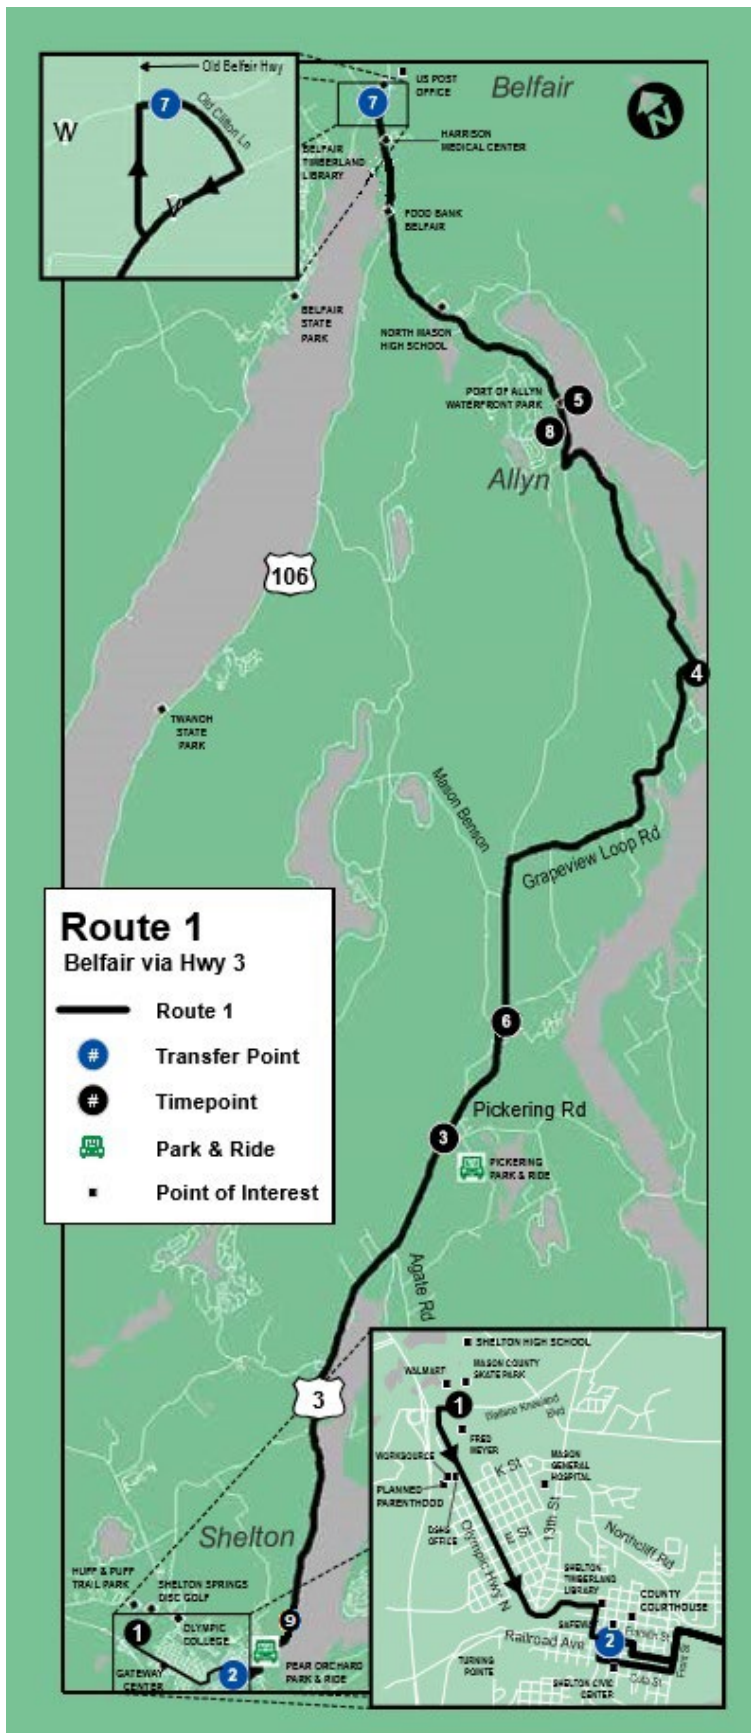

5:25 AM	5:30 AM	5:35 AM	5:45 AM	⌋	5:58 AM	6:08 AM	6:23 AM
	6:40 AM	6:45 AM	6:52 AM	⌋	7:05 AM	7:15 AM	7:33 AM
	8:00 AM	8:05 AM	8:15 AM	⌋	8:28 AM	8:38 AM	8:53 AM
--	10:30 AM	10:35 AM	10:45 AM	⌋	10:58 AM	11:08 AM	11:23 AM
--	12:30 PM	12:35 PM	12:45 PM	⌋	12:58 PM	1:08 PM	1:23 PM
--	2:05 PM	2:10 PM	2:20 PM	⌋	2:33 PM	2:43 PM	2:58 PM
--	4:45 PM	4:50 PM	5:00 PM	⌋	5:13 PM	5:23 PM	5:38 PM

Saturday / Sábado

--	6:40 AM	6:45 AM	6:52 AM	⌋	7:05 AM	7:15 AM	7:33 AM
	9:15 AM	9:20 AM	9:27 AM	⌋	9:40 AM	9:50 AM	10:08 AM
--	10:30 AM	10:35 AM	10:45 AM	⌋	10:58 AM	11:08 AM	11:23 AM
	11:30 AM	11:35 AM	11:45 AM	⌋	11:58 AM	12:08 PM	12:23 PM
	3:40 PM	3:45 PM	3:52 PM	⌋	4:05 PM	4:15 PM	4:33 PM

1 Belfair to Shelton

NE Clifton Ln @ Bill Hunter Park	Hwy 3 & Lakeland Dr @ Allyn Center	Grapeview Fire Station	Krabbenhoft Fire Station	Pickering Rd Park & Ride	Pear Orchard Park & Ride	Transit-Community Center (TCC)
7	8	4	6	3	9	2

Monday - Friday / Lunes a Viernes

8:05 AM	8:15 AM	8:22 AM	⌋	8:38 AM	8:50 AM	8:58 AM
9:30 AM	9:40 AM	9:47 AM	⌋	10:03 AM	10:15 AM	10:23 AM
1:05 PM	1:15 PM	1:22 PM	⌋	1:38 PM	1:50 PM	1:58 PM
3:25 PM	3:35 PM	3:42 PM	⌋	3:58 PM	4:10 PM	4:18 PM
5:15 PM	5:25 PM	5:32 PM	⌋	5:48 PM	6:00 PM	6:08 PM
6:15 PM	6:25 PM	6:32 PM	⌋	6:48 PM	7:00 PM	7:08 PM
7:30 PM	7:40 PM	7:47 PM	⌋	8:03 PM	8:15 PM	8:23 PM

Saturday / Sábado

9:30 AM	9:40 AM	9:47 AM	⌋	10:03 AM	10:15 AM	10:23 AM
12:15 PM	12:25 PM	12:32 PM	⌋	12:48 PM	1:00 PM	1:08 PM
2:30 PM	2:40 PM	2:47 PM	⌋	3:03 PM	3:15 PM	3:23 PM
4:35 PM	4:45 PM	4:52 PM	⌋	5:08 PM	5:20 PM	5:28 PM
6:15 PM	6:25 PM	6:32 PM	⌋	6:48 PM	7:00 PM	7:08 PM