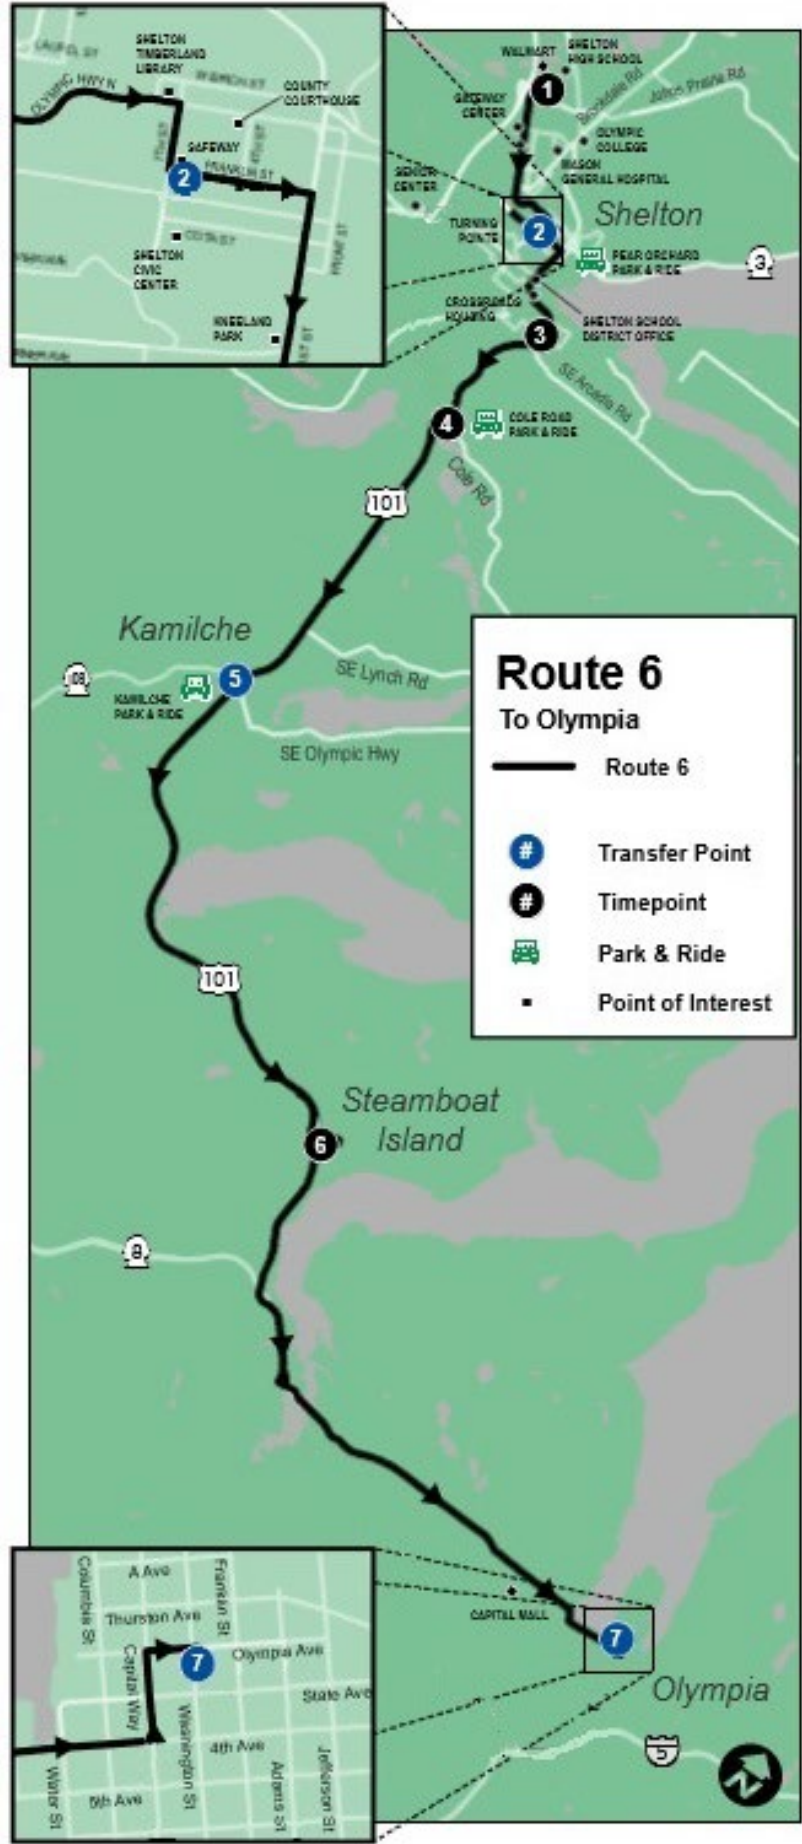

Saturday / Sábado

9:30 AM	9:35 AM	9:40 AM	9:50 AM	9:55 AM	10:25 AM
10:30 AM	10:35 AM	10:40 AM	10:50 AM	10:40 AM	11:25 AM
11:30 AM	11:35 AM	11:40 AM	11:50 AM	11:55 AM	12:25 PM
1:30 PM	1:35 PM	1:40 PM	1:50 PM	1:55 PM	2:25 PM
2:30 PM	2:35 PM	2:40 PM	2:50 PM	2:55 PM	3:25 PM
4:30 PM	4:35 PM	4:40 PM	4:50 PM	4:55 PM	5:25 PM

6 Olympia to Shelton

Olympia Transit Center (OTC)	Steamboat Island	Kamilche Transit Center	Hwy 3 & SE Craig Rd Cole Rd Park & Ride	Cascade Ave & Olympic Hwy S	Transit-Community Center (TCC)
7	6	5	4	3	2

Monday - Friday / Lunes a Viernes

6:30 AM	∩	6:55 AM	7:02 AM	7:06 AM	7:20 AM
7:30 AM	∩	7:55 AM	8:02 AM	8:06 AM	8:20 AM
8:30 AM	∩	8:55 AM	9:02 AM	9:06 AM	9:20 AM
9:30 AM	∩	9:55 AM	10:02 AM	10:06 AM	10:20 AM
10:30 AM	∩	10:55 AM	11:02 AM	11:06 AM	11:20 AM
11:30 AM	∩	11:55 AM	12:02 PM	12:06 PM	12:20 PM
12:30 PM	∩	12:55 PM	1:02 PM	1:06 PM	1:20 PM
1:30 PM	∩	1:55 PM	2:02 PM	2:06 PM	2:20 PM
2:30 PM	∩	2:55 PM	3:02 PM	3:06 PM	3:20 PM
3:30 PM	∩	3:55 PM	4:02 PM	4:06 PM	4:20 PM
4:30 PM	∩	4:55 PM	5:02 PM	5:06 PM	5:20 PM
5:30 PM	∩	5:55 PM	6:02 PM	6:06 PM	6:20 PM
6:30 PM	∩	6:55 PM	7:02 PM	7:06 PM	7:20 PM

Saturday / Sábado

10:30 AM	∩	10:55 AM	11:02 AM	11:06 AM	11:20 AM
11:30 AM	∩	11:55 AM	12:02 PM	12:06 PM	12:20 PM
12:30 PM	∩	12:55 PM	1:02 PM	1:06 PM	1:20 PM
2:30 PM	∩	2:55 PM	3:02 PM	3:06 PM	3:20 PM
3:30 PM	∩	3:55 PM	4:02 PM	4:06 PM	4:20 PM
5:30 PM	∩	5:55 PM	6:02 PM	6:06 PM	6:20 PM