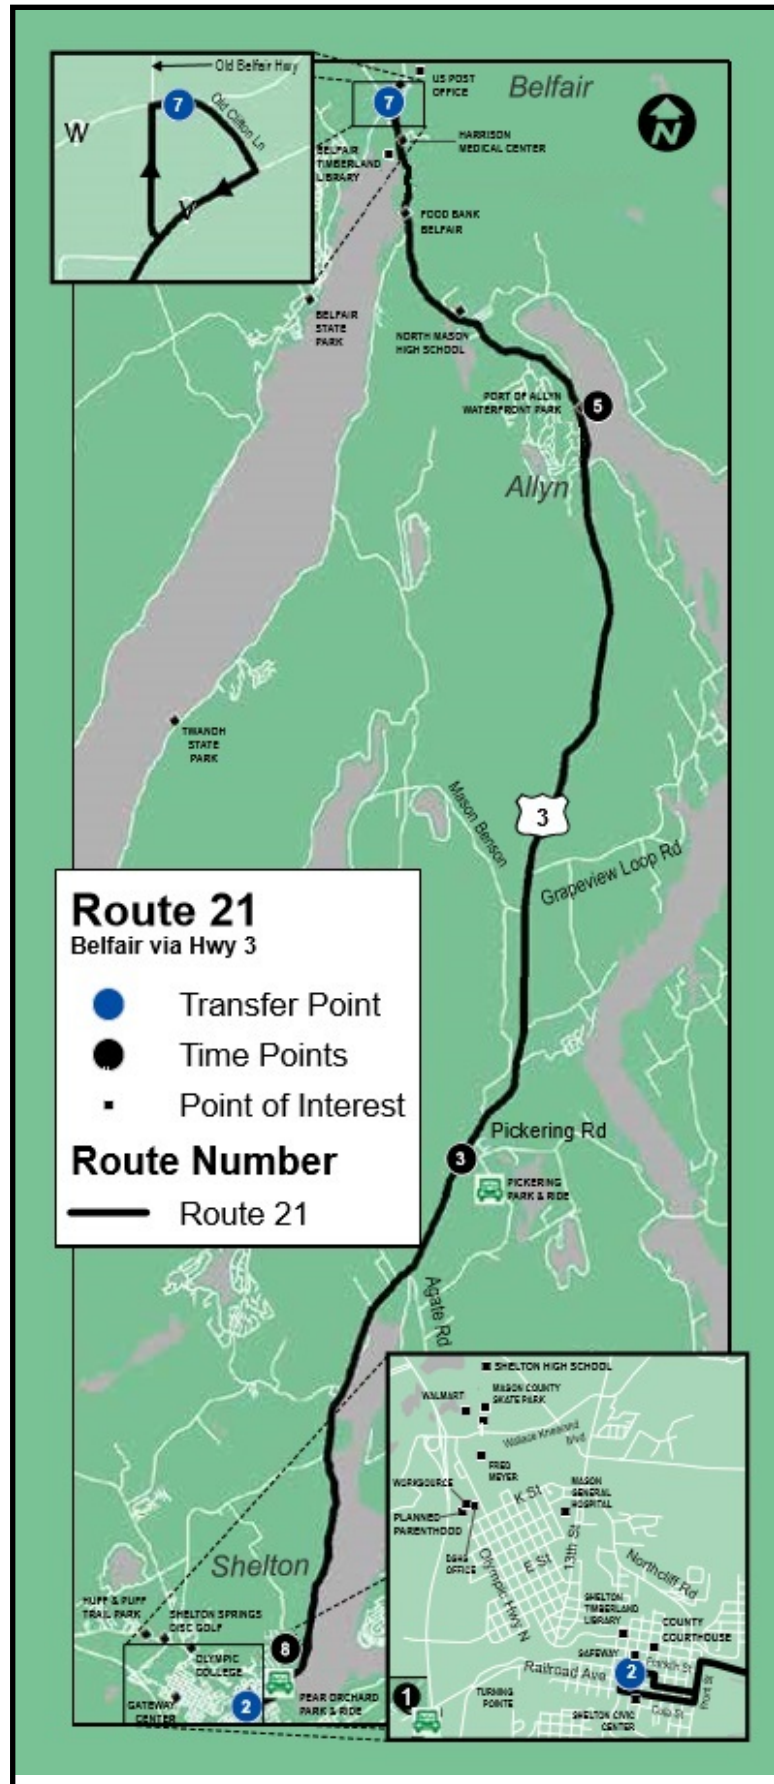

MASON TRANSIT ROUTE TIMES AND MAPS

Tap on route below to jump to that route information

ROUTE 1
ROUTE 21
ROUTE 3
ROUTE 23
ROUTE 4
ROUTE 5
ROUTE 6
McCleary Pilot
ROUTE 7
ROUTE 8
ROUTE 10
ROUTE 11
ZIPPER ROUTE
DIAL-A-RIDE

Our bus routes operate as a deviated fixed-route service, which allows a limited distance (up to 3/4 of a mile) deviation off of the regular bus route.

21 Shelton to Belfair

Shelton Matlock Park & Ride 1	Transit-Community Center (TCC) 2	Pear Orchard Park & Ride 3	Pickering Rd Park & Ride 3	Port of Allyn Hwy 3 & Drum St 5	NE Clifton Ln @ Bill Hunter Park 7
Monday - Friday / Lunes a Viernes					
3:25 AM	3:30 AM	3:35 AM	3:45 AM	3:58 AM	4:10 AM

21 Belfair to Shelton

NE Clifton Ln @ Bill Hunter Park 7	Port of Allyn Hwy 3 & Drum St 5	Pickering Rd Park & Ride 3	Pear Orchard Park & Ride 3	Transit-Community Center (TCC) 2	Shelton Matlock Park & Ride 1
Monday - Friday / Lunes a Viernes					
4:00 PM	4:12 PM	4:25 PM	4:35 PM	4:40 PM	4:45 PM