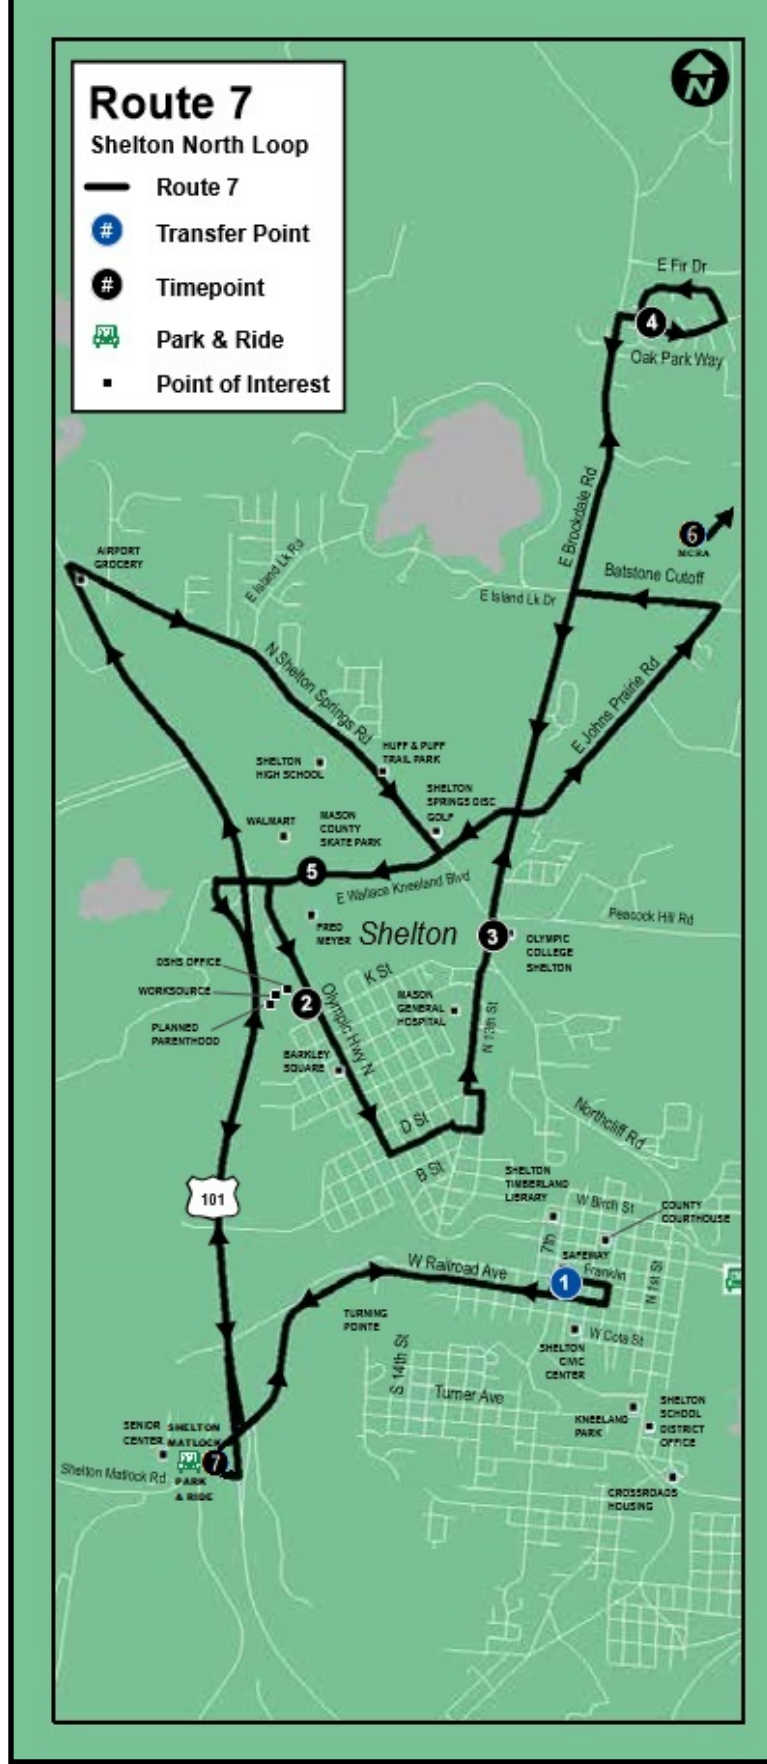

Monday - Friday / Lunes a Viernes

6:00 AM	6:17 AM	6:22 AM	⌋	6:30 AM	6:37 AM	6:40 AM	6:55 AM
7:00 AM	7:17 AM	7:22 AM	⌋	7:30 AM	7:37 AM	7:40 AM	7:55 AM
8:00 AM	8:17 AM	8:22 AM	⌋	8:30 AM	8:37 AM	8:40 AM	8:55 AM
9:00 AM	9:17 AM	9:22 AM	⌋	9:30 AM	9:37 AM	9:40 AM	9:55 AM
10:00 AM	10:17 AM	10:22 AM	⌋	10:30 AM	10:37 AM	10:40 AM	10:55 AM
11:00 AM	11:17 AM	11:22 AM	⌋	11:30 AM	11:37 AM	11:40 AM	11:55 AM
12:00 PM	12:17 PM	12:22 PM	⌋	12:30 PM	12:37 PM	12:40 AM	12:55 PM
1:00 PM	1:17 PM	1:22 PM	⌋	1:30 PM	1:37 PM	1:40 PM	1:55 PM
2:00 PM	2:17 PM	2:22 PM	⌋	2:30 PM	2:37 PM	2:40 PM	2:55 PM
3:00 PM	3:17 PM	3:22 PM	⌋	3:30 PM	3:37 PM	3:40 PM	3:55 PM
4:00 PM	4:17 PM	4:22 PM	⌋	4:30 PM	4:37 PM	4:40 PM	4:55 PM
5:00 PM	5:17 PM	5:22 PM	⌋	5:30 PM	5:37 PM	5:40 PM	5:55 PM
6:00 PM	6:17 PM	6:22 PM	⌋	6:30 PM	6:37 PM	6:40 PM	6:55 PM
7:00 PM	7:17 PM	7:22 PM	⌋	7:30 PM	7:37 PM	7:40 PM	7:55 PM
8:00 PM	8:17 PM	8:22 PM	⌋	8:30 PM	8:37 PM	8:40 PM	8:55 PM

Saturday / Sábado

8:00 AM	8:17 AM	8:22 AM	⌋	8:30 AM	8:37 AM	8:40 AM	8:55 AM
9:00 AM	9:17 AM	9:22 AM	⌋	9:30 AM	9:37 AM	9:40 AM	9:55 AM
10:00 AM	10:17 AM	10:22 AM	⌋	10:30 AM	10:37 AM	10:40 AM	10:55 AM
11:00 AM	11:17 AM	11:22 AM	⌋	11:30 AM	11:37 AM	11:40 AM	11:55 AM
12:00 PM	12:17 PM	12:22 PM	⌋	12:30 PM	12:37 PM	12:40 PM	12:55 PM
1:00 PM	1:17 PM	1:22 PM	⌋	1:30 PM	1:37 PM	1:40 PM	1:55 PM
2:00 PM	2:17 PM	2:22 PM	⌋	2:30 PM	2:37 PM	2:40 PM	2:55 PM
3:00 PM	3:17 PM	3:22 PM	⌋	3:30 PM	3:37 PM	3:40 PM	3:55 PM
4:00 PM	4:17 PM	4:22 PM	⌋	4:30 PM	4:37 PM	4:40 PM	4:55 PM
5:00 PM	5:17 PM	5:22 PM	⌋	5:30 PM	5:37 PM	5:40 PM	5:55 PM