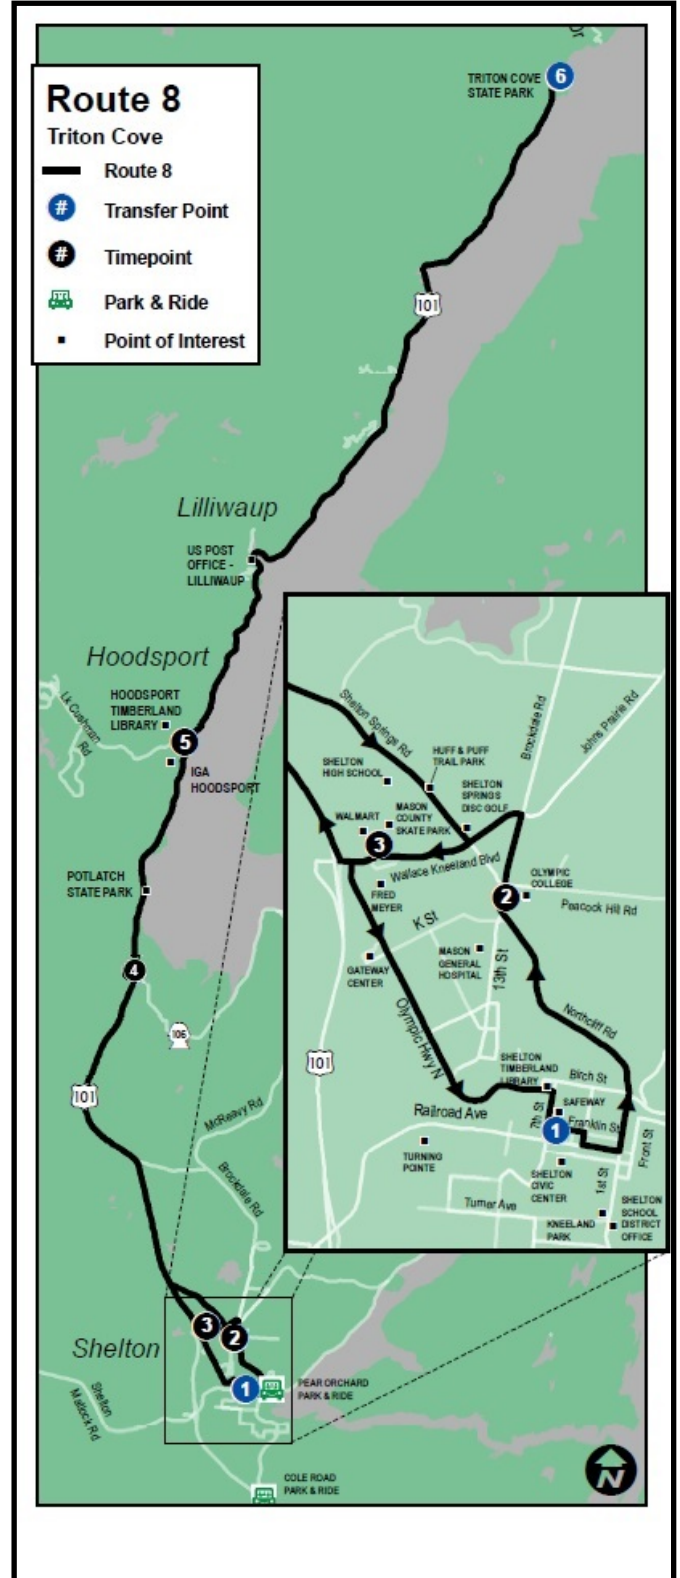

8

Shelton to Triton Cove

Transit-Community Center (TCC)	North 13th St @ Olympic College	Wallace Kneeland @ Walmart	Hwy 101 @ Twin Totems	Hood Canal Visitors Center Hoodsport	Hwy 101 @ The Tides	Hwy 101 @ Triton Cove State Park / Brinnon
1	2	3	4	5	7	6
Monday - Friday / Lunes a Viernes						
8:00 AM	8:05 AM	8:07 AM	8:20 AM	8:30 AM	8:37 AM	9:00 AM
2:00 PM	2:05 PM	2:12 PM	2:20 PM	2:30 PM	2:37 PM	3:00 PM
Saturday / Sábado						
7:00 AM	7:05 AM	7:07 AM	7:20 AM	7:30 AM	7:37 AM	8:00 AM
5:30 PM	5:35 PM	5:37 PM	5:49 PM	5:59 PM	6:06 PM	6:30 PM

8

Triton Cove to Shelton

Hwy 101 @ Triton Cove State Park / Brinnon	Hwy 101 @ The Tides	Hwy 101 @ Twin Totems	Wallace Kneeland @ Walmart	Transit-Community Center (TCC)
6	7	4	3	1
Monday - Friday / Lunes a Viernes				
9:05 AM	9:25 AM	9:45 AM	10:00 AM	10:10 AM
3:25 PM	3:45 PM	4:05 PM	4:20 PM	4:30 PM
Saturday / Sabado				
8:10 AM	8:30 AM	8:50 AM	9:05 AM	9:15 AM
6:40 PM	7:00 PM	7:20 PM	7:35 PM	7:45 PM