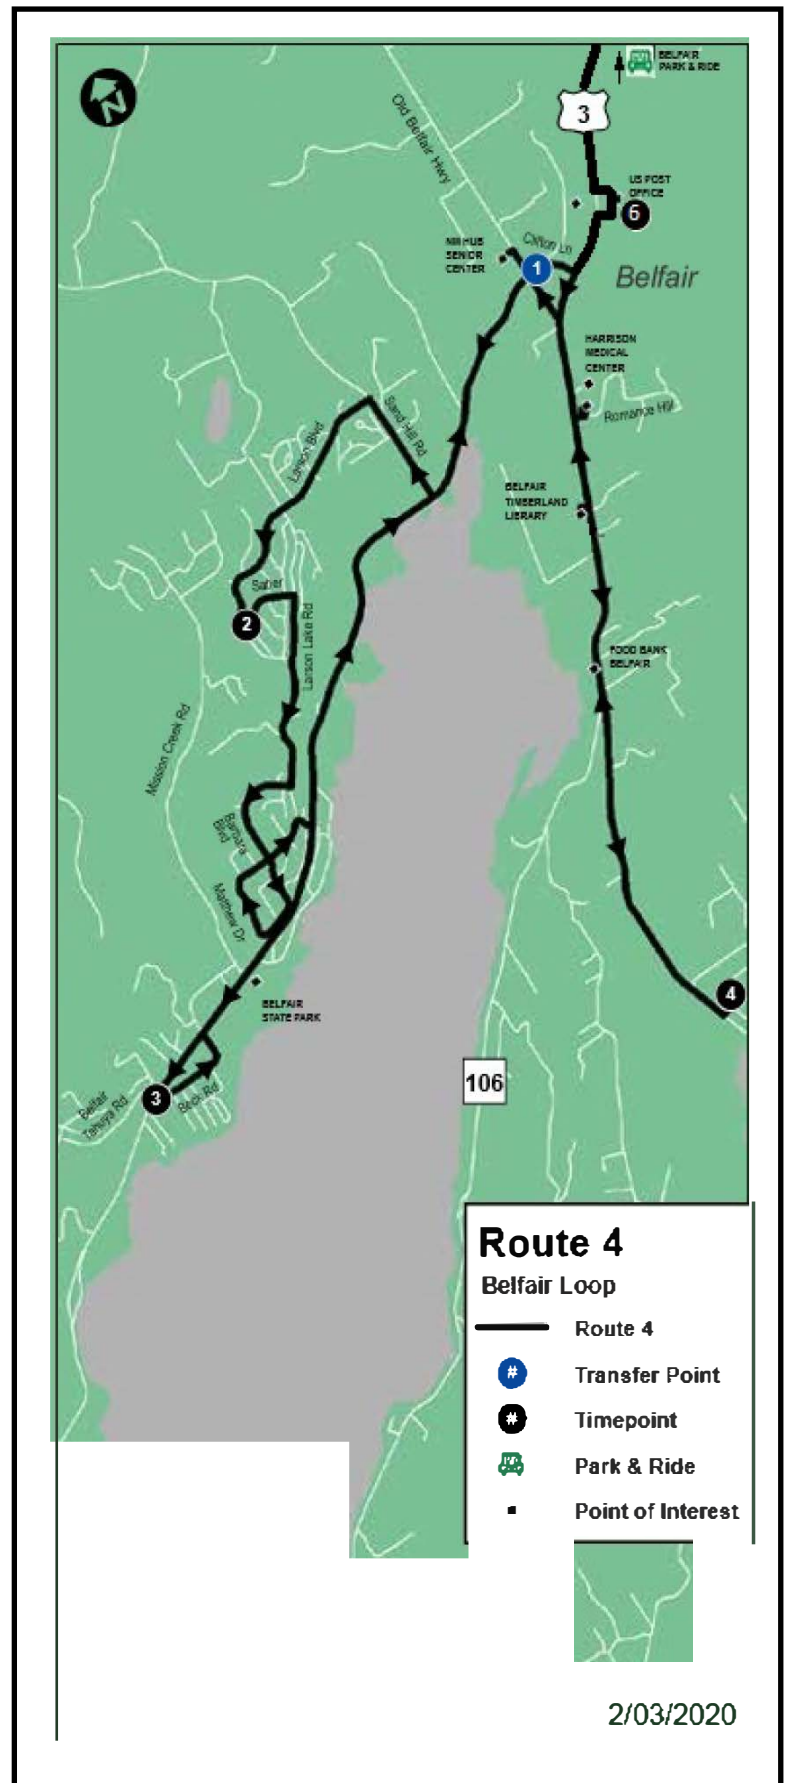

4

Belfair Loop

NE Old Clifton Rd @ Bill Hunter Park	Larson Blvd & Saber Dr	Beck Rd @ North Shore Rd	NE Old Clifton Rd @ Bill Hunter Park	North Mason School Rd. @ North Mason Bus Garage	Belfair Post Office @ NE Creelman Ln	NE Old Clifton Rd @ Bill Hunter Park
1	2	3	1	4	6	1
Monday - Friday / Lunes a Viernes						
10:30 AM	10:37 AM	10:46 AM	10:50 AM	11:00 AM	11:10 AM	11:13 AM
12:30 PM	12:37 PM	12:46 PM	12:50 PM	1:00 PM	1:10 PM	1:13 PM
1:30 PM	1:37 PM	1:46 PM	1:50 PM	2:00 PM	2:10 PM	2:13 PM
2:30 PM	2:37 PM	2:46 PM	2:50 PM	3:00 PM	3:10 PM	3:13 PM
3:30 PM	3:37 PM	3:46 PM	3:50 PM	4:00 PM	4:10 PM	4:13 PM