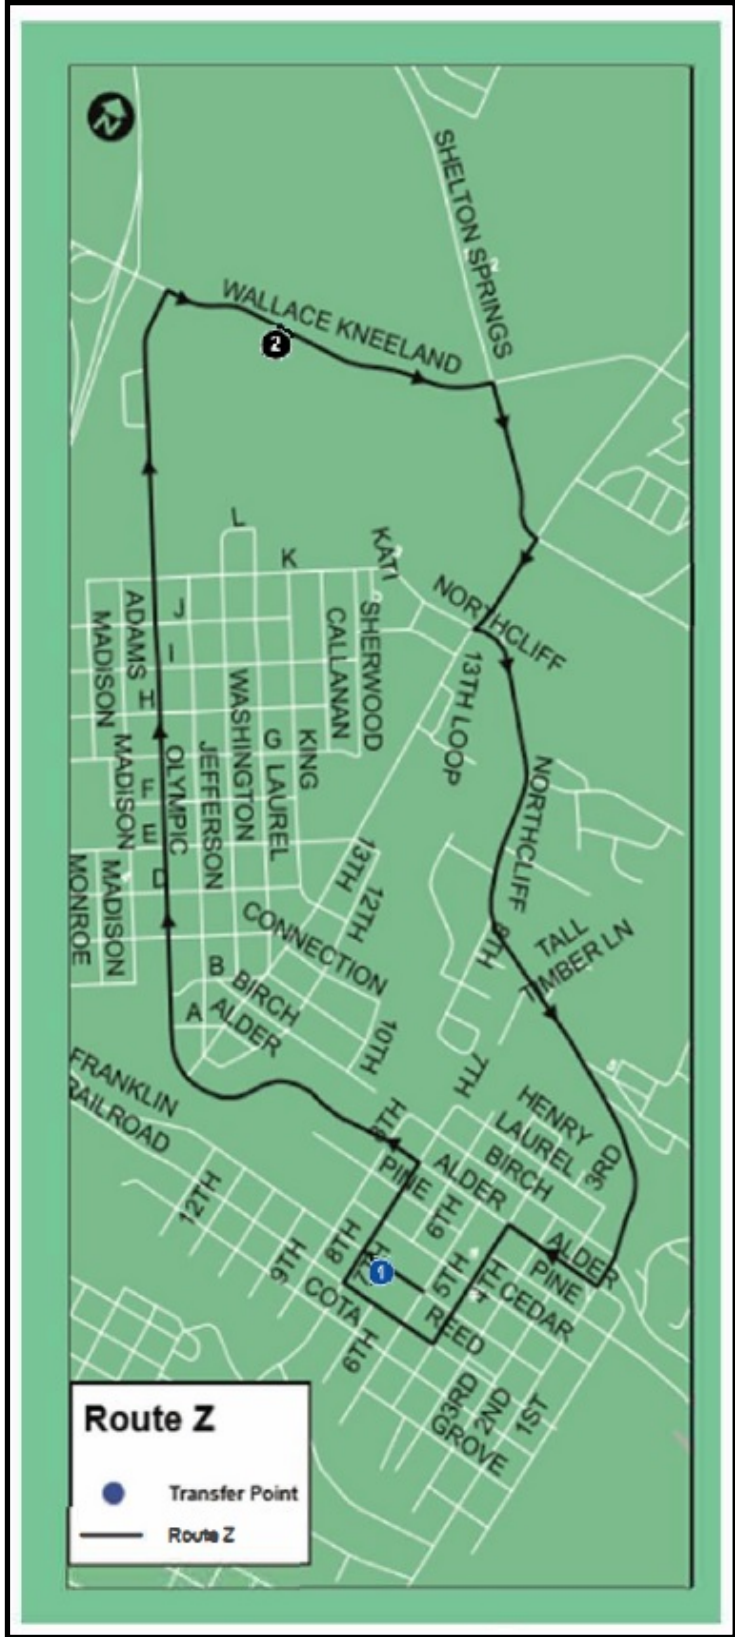

Z ZIPPER

Transit-Community Center (TCC)	Wallace Kneeland @ Kneeland Plaza	Transit-Community Center (TCC)
1	2	1

Monday - Friday / Lunes a Viernes

8:40 AM	8:47 AM	8:55 AM
9:10 AM	9:17 AM	9:25 AM
9:40 AM	9:47 AM	9:55 AM
10:10 AM	10:17 AM	10:25 AM
10:40 AM	10:47 AM	10:55 AM
11:10 AM	11:17 AM	11:25 AM
11:40 AM	11:47 AM	11:55 PM
12:10 PM	12:17 PM	12:25 PM
12:40 PM	12:47 PM	12:55 PM
1:10 PM	1:17 PM	1:25 PM
1:40 PM	1:47 PM	1:55 PM
2:10 PM	2:17 PM	2:25 PM
2:40 PM	2:47 PM	2:55 PM
3:10 PM	3:17 PM	3:25 PM
3:40 PM	3:47 PM	3:55 PM