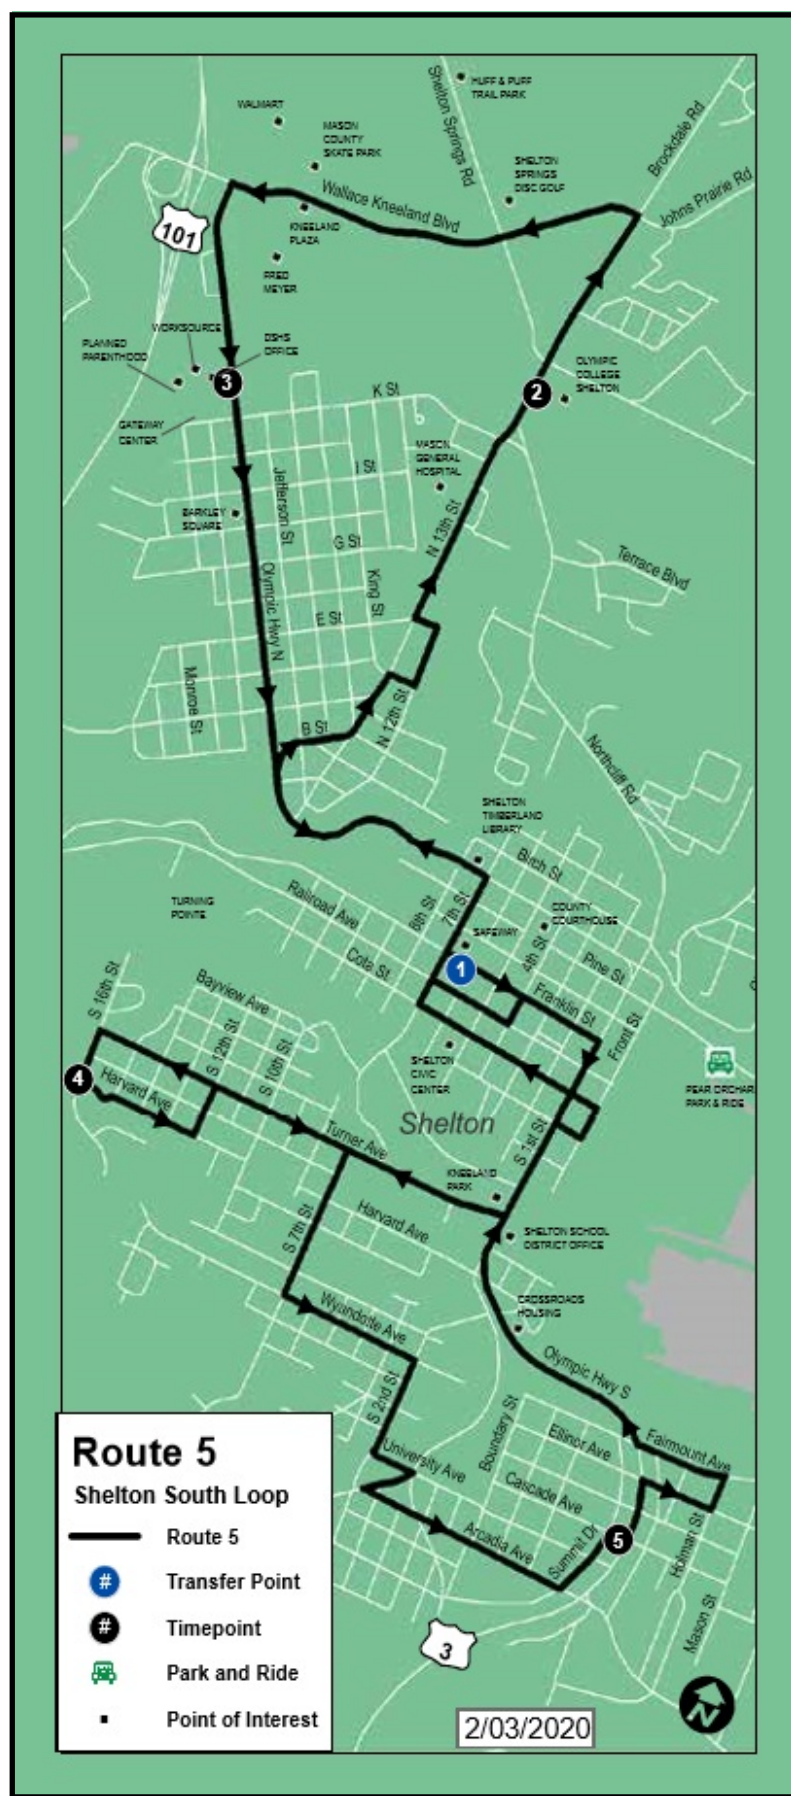

Monday - Friday / Lunes a Viernes

7:30 AM	7:38 AM	7:46 AM	7:53 AM	8:01 AM	8:11 AM	8:20 AM
8:30 AM	8:38 AM	8:46 AM	8:53 AM	9:01 AM	9:11 AM	9:20 AM
9:30 AM	9:38 AM	9:46 AM	9:53 AM	10:01 AM	10:11 AM	10:20 AM
10:30 AM	10:38 AM	10:46 AM	10:53 AM	11:01 AM	11:11 AM	11:20 AM
11:30 AM	11:38 AM	11:46 AM	11:53 AM	12:01 PM	12:11 PM	12:20 PM
12:30 PM	12:38 PM	12:46 PM	12:53 PM	1:01 PM	1:11 PM	1:20 PM
1:30 PM	1:38 PM	1:46 PM	1:53 PM	2:01 PM	2:11 PM	2:20 PM
2:30 PM	2:38 PM	2:46 PM	2:53 PM	3:01 PM	3:11 PM	3:20 PM
3:30 PM	3:38 PM	3:46 PM	3:53 PM	4:01 PM	4:11 PM	4:20 PM
4:30 PM	4:38 PM	4:46 PM	4:53 PM	5:01 PM	5:11 PM	5:20 PM
5:30 PM	5:38 PM	5:46 PM	5:53 PM	6:01 PM	6:11 PM	6:20 PM
6:30 PM	6:38 PM	6:46 PM	6:53 PM	7:01 PM	7:11 PM	7:20 PM
7:30 PM	7:38 PM	7:46 PM	7:53 PM	8:01 PM	8:11 PM	8:20 PM

Saturday / Sábado

8:30 AM	8:38 AM	8:46 AM	8:53 AM	9:01 AM	9:11 AM	9:20 AM
9:30 AM	9:38 AM	9:46 AM	9:53 AM	10:01 AM	10:11 AM	10:20 AM
10:30 AM	10:38 AM	10:46 AM	10:53 AM	11:01 AM	11:11 AM	11:20 AM
11:30 AM	11:38 AM	11:46 AM	11:53 AM	12:01 PM	12:11 PM	12:20 PM
12:30 PM	12:38 PM	12:46 PM	12:53 PM	1:01 PM	1:11 PM	1:20 PM
1:30 PM	1:38 PM	1:46 PM	1:53 PM	2:01 PM	2:11 PM	2:20 PM
2:30 PM	2:38 PM	2:46 PM	2:53 PM	3:01 PM	3:11 PM	3:20 PM
3:30 PM	3:38 PM	3:46 PM	3:53 PM	4:01 PM	4:11 PM	4:20 PM
4:30 PM	4:38 PM	4:46 PM	4:53 PM	5:01 PM	5:11 PM	5:20 PM
5:30 PM	5:38 PM	5:46 PM	5:53 PM	6:01 PM	6:11 PM	6:20 PM