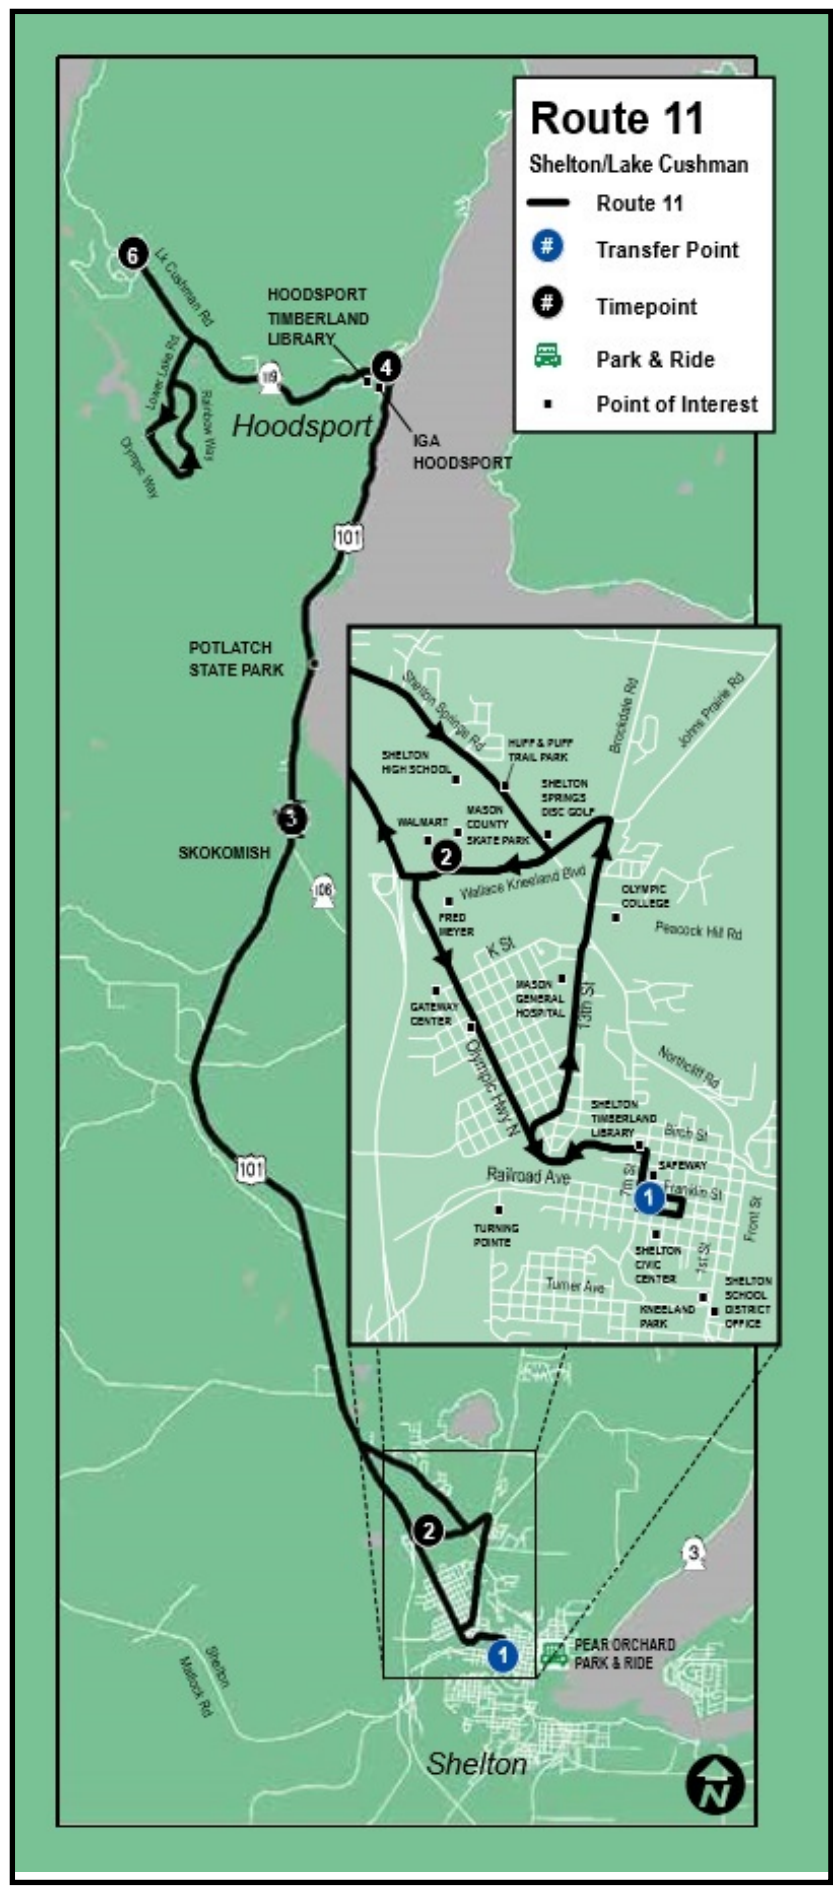

Z ZIPPER

Transit-Community Center (TCC)	Wallace Kneeland @ Kneeland Plaza	Transit-Community Center (TCC)
1	2	1

Monday - Friday / Lunes a Viernes

8:40 AM	8:47 AM	8:55 AM
9:10 AM	9:17 AM	9:25 AM
9:40 AM	9:47 AM	9:55 AM
10:10 AM	10:17 AM	10:25 AM
10:40 AM	10:47 AM	10:55 AM
11:10 AM	11:17 AM	11:25 AM
11:40 AM	11:47 AM	11:55 PM
12:10 PM	12:17 PM	12:25 PM
12:40 PM	12:47 PM	12:55 PM
1:10 PM	1:17 PM	1:25 PM
1:40 PM	1:47 PM	1:55 PM
2:10 PM	2:17 PM	2:25 PM
2:40 PM	2:47 PM	2:55 PM
3:10 PM	3:17 PM	3:25 PM
3:40 PM	3:47 PM	3:55 PM