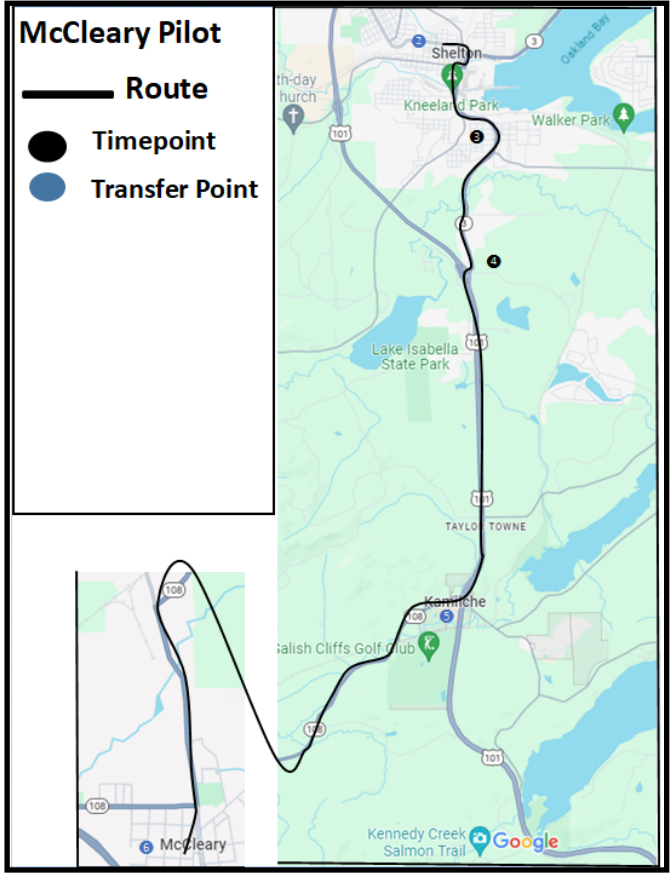

P		Shelton to McCleary				
Transit-Community Center (TCC)	Cascade Ave & Olympic Hwy S	Hwy 3 & SE Craig Rd Cole Rd Park & Ride	Kamilche Transit Center	McCleary Transit Center		
2	3	4	5	6		
Monday - Friday / Lunes a Viernes						
6:00 AM	6:05 AM	6:10 AM	6:20 AM	6:40 AM		
3:00 PM	3:05 PM	3:10 PM	3:20 PM	3:40 PM		

P		McCleary to Shelton				
McCleary Transit Center	Kamilche Transit Center	Hwy 3 & SE Craig Rd Cole Rd Park & Ride	Cascade Ave & Olympic Hwy S	Transit-Community Center (TCC)		
6	5	4	3	2		
Monday - Friday / Lunes a Viernes						
6:45AM	7:05AM	7:12AM	7:16AM	7:30 AM		
3:45 PM	4:05 PM	4:12PM	4:16PM	4:30PM