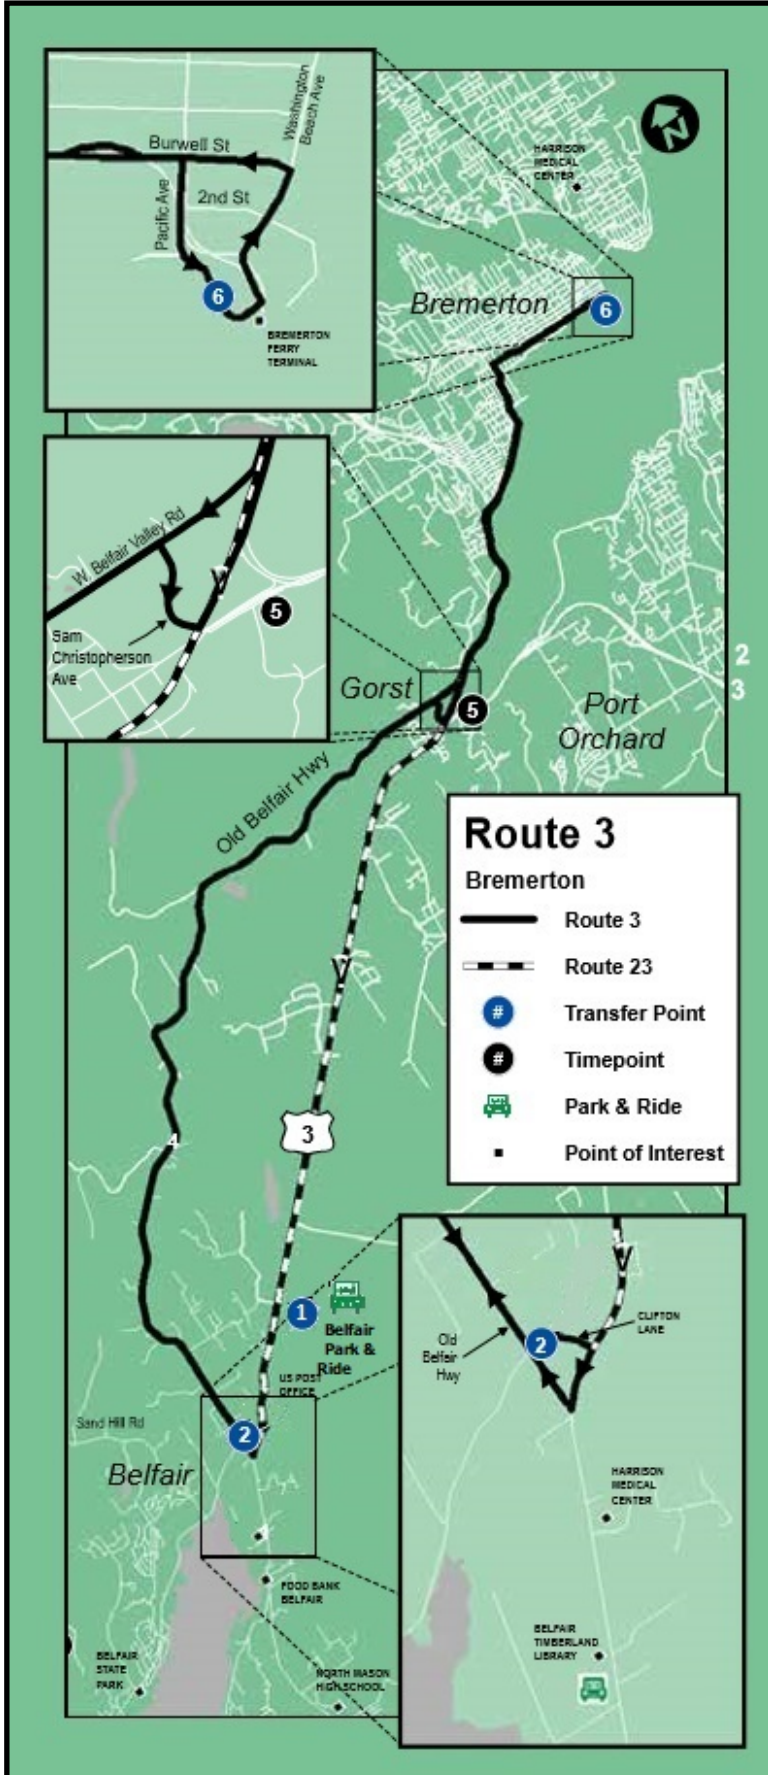

3 Belfair to Bremerton

Belfair Park & Ride	NE Clifton Ln @ Bill Hunter Park	Hwy 16 @ West Frontage Rd/Gorst	Bremerton Ferry Terminal

1	2	5	6

Monday - Friday / Lunes a Viernes

5:25 AM	5:30 AM	)	6:10 AM
6:25 AM	6:30 AM	)	7:05 AM
7:45 AM	7:50 AM	)	8:25 AM
9:00 AM	9:05 AM	)	9:40 AM
11:25 AM	11:30 AM	)	12:05 PM
1:50 PM	1:55 PM	)	2:30 PM
4:40 PM	4:45 PM	)	5:20 PM
5:50 PM	5:55 PM	)	6:30 PM

Saturday / Sábado

7:45 AM	7:50 AM	)	8:25 AM
10:15 AM	10:20 AM	)	11:00 AM
12:40 PM	12:45 PM	)	1:25 PM
4:40 PM	4:45 PM	)	5:15 PM

3 Bremerton to Belfair

Bremerton Ferry Terminal	NE Clifton Ln @ Bill Hunter Park	Belfair Park & Ride

6	2	1

MONDAY - FRIDAY / LUNES A VIERNES

6:15 AM	6:40 AM	6:55 AM
7:20 AM	7:45 AM	8:00 AM
8:40 AM	9:05 AM	9:20 AM
9:45 AM	10:10 AM	10:25 AM
12:20 PM	12:45 PM	1:00 PM
2:40 PM	3:05 PM	3:20 PM
5:30 PM	5:55 PM	6:10 PM
6:40 PM	7:05 PM	7:20 PM

Saturday / Sábado

8:40 AM	9:05 AM	9:20 AM
11:15 AM	11:40 AM	11:55 AM
1:30 PM	1:55 PM	2:25 PM
5:30 PM	5:55 PM	6:10 PM