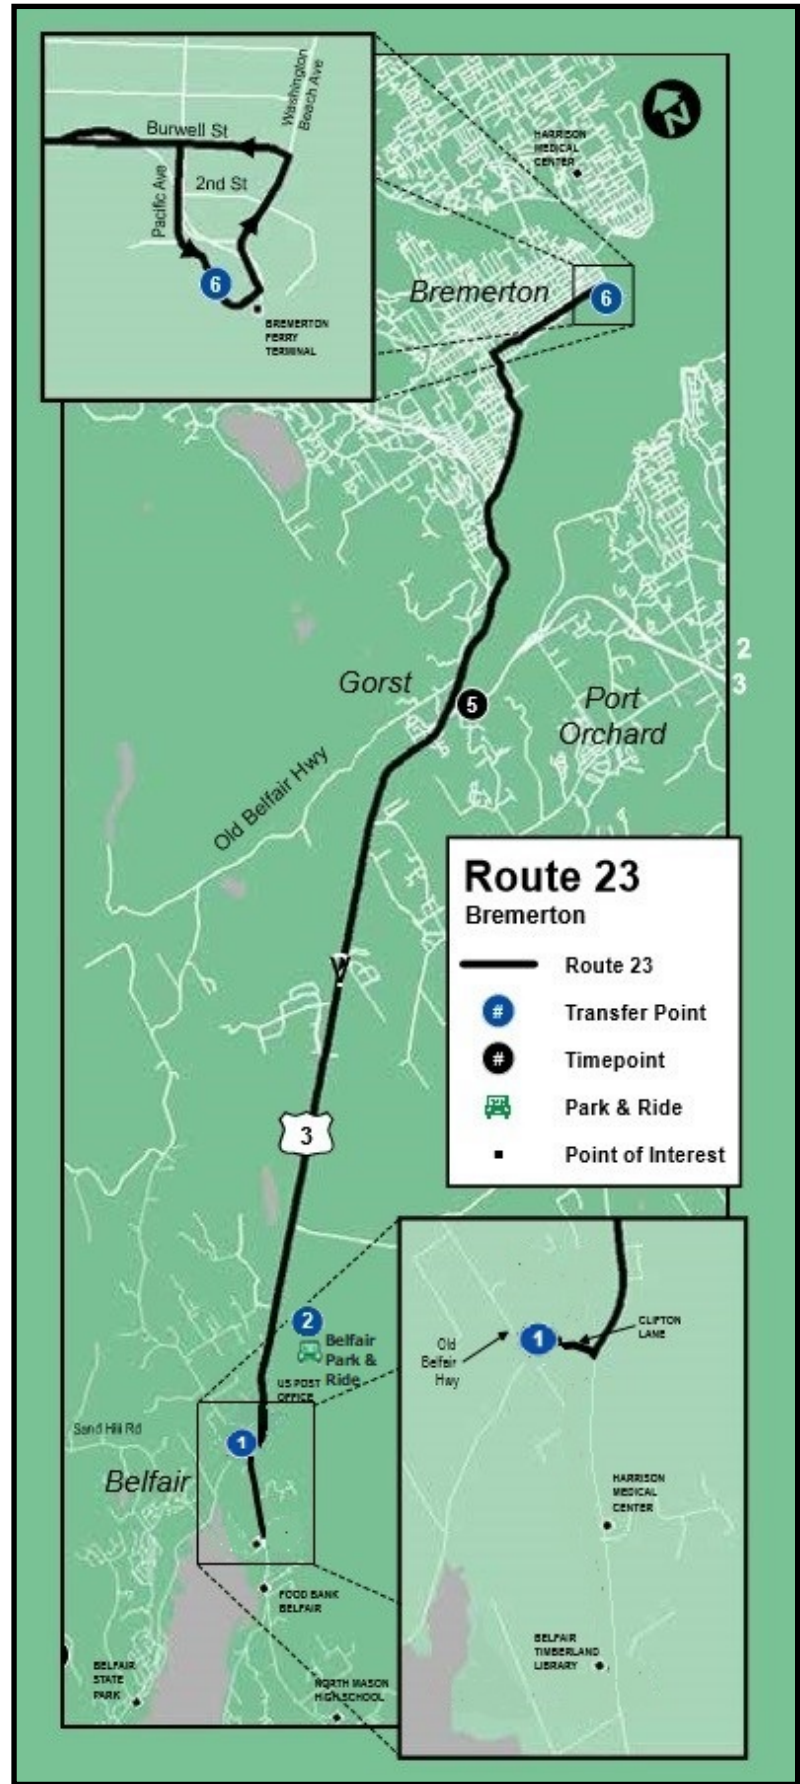

23

Belfair to Bremerton

NE Clifton Ln @ Bill
Hunter Park

1

Belfair Park & Ride

2

Bremerton Ferry
Terminal

6

Monday - Friday / Lunes a Viernes

4:10 AM

4:15 AM

4:40 AM

2:45 PM

2:50 PM

3:15 PM

23

Bremerton to Belfair

Bremerton Ferry
Terminal

6

Belfair Park & Ride

2

NE Clifton Ln @ Bill
Hunter Park

1

Monday - Friday / Lunes a

4:40 AM

5:05 AM

5:10 AM

3:30 PM

3:55 PM

4:00 PM