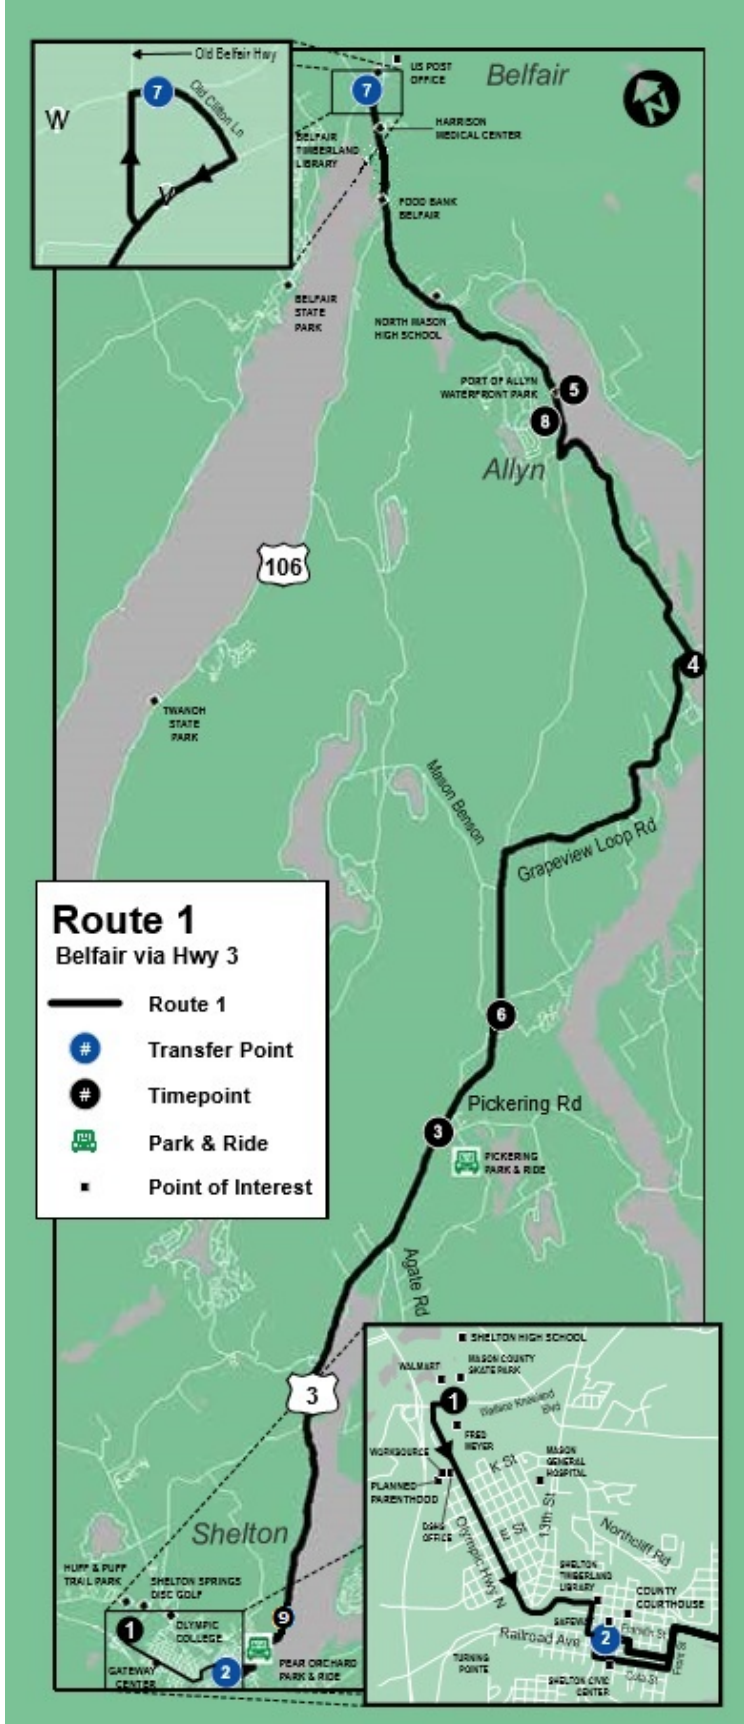

1 Belfair to Shelton							
Belfair Park & Ride	NE Clifton Ln @ Bill Hunter Park	Hwy 3 & Lakeland Dr @ Allyn Center	Grapeview Fire Station	Krabbenhoft Fire Station	Pickering Rd Park & Ride	Pear Orchard Park & Ride	Transit-Community Center (TCC)
1	7	3	4	3	3	3	2
Monday - Friday / Lunes a Viernes							
8:00 AM	8:05 AM	8:15 AM	8:22 AM	⌋	8:38 AM	8:50 AM	8:58 AM
9:25 AM	9:30 AM	9:40 AM	9:47 AM	⌋	10:03 AM	10:15 AM	10:23 AM
11:20 AM	11:25 AM	11:35 AM	11:42 AM	⌋	11:58 AM	12:10 PM	12:18 PM
1:00 PM	1:05 PM	1:15 PM	1:22 PM	⌋	1:38 PM	1:50 PM	1:58 PM
3:20 PM	3:25 PM	3:35 PM	3:42 PM	⌋	3:58 PM	4:10 PM	4:18 PM
5:10 PM	5:15 PM	5:25 PM	5:32 PM	⌋	5:48 PM	6:00 PM	6:08 PM
6:10 PM	6:15 PM	6:25 PM	6:32 PM	⌋	6:48 PM	7:00 PM	7:08 PM
7:25 PM	7:30 PM	7:40 PM	7:47 PM	⌋	8:03 PM	8:15 PM	8:23 PM
Saturday / Sábado							
9:25 AM	9:30 AM	9:40 AM	9:47 AM	⌋	10:03 AM	10:15 AM	10:23 AM
12:10 PM	12:15 PM	12:25 PM	12:32 PM	⌋	12:48 PM	1:00 PM	1:08 PM
2:25 PM	2:30 PM	2:40 PM	2:47 PM	⌋	3:03 PM	3:15 PM	3:23 PM
4:30 PM	4:35 PM	4:45 PM	4:52 PM	⌋	5:08 PM	5:20 PM	5:28 PM
6:10 PM	6:15 PM	6:25 PM	6:32 PM	⌋	6:48 PM	7:00 PM	7:08 PM