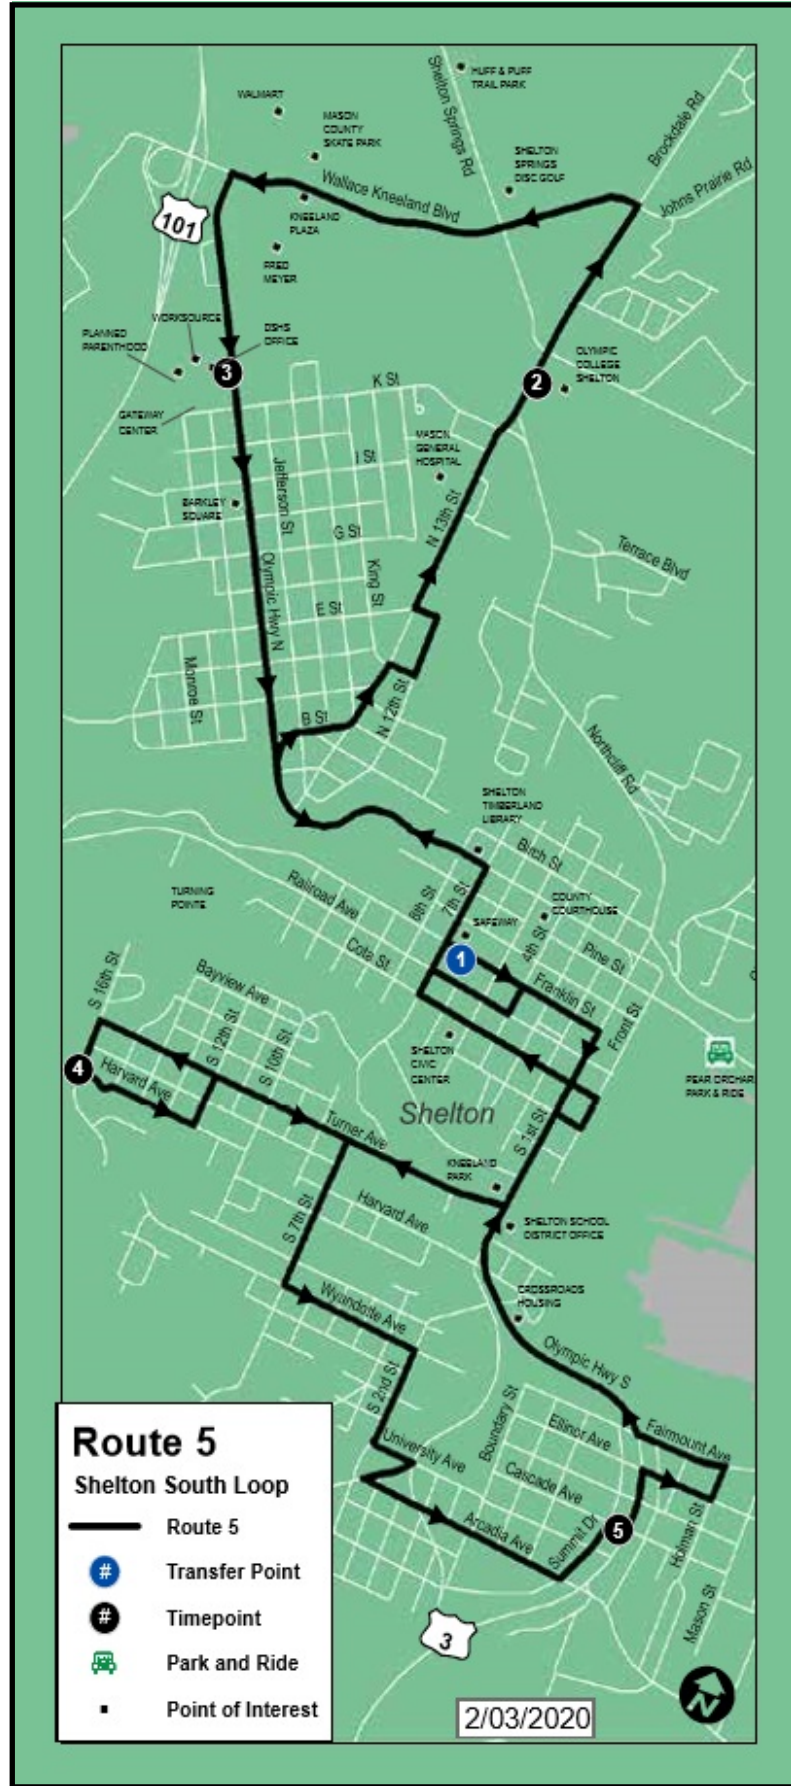

Monday - Friday / Lunes a Viernes

7:30 AM	7:38 AM	7:46 AM	7:53 AM	8:01 AM	8:11 AM	8:20 AM
8:30 AM	8:38 AM	8:46 AM	8:53 AM	9:01 AM	9:11 AM	9:20 AM
9:30 AM	9:38 AM	9:46 AM	9:53 AM	10:01 AM	10:11 AM	10:20 AM
10:30 AM	10:38 AM	10:46 AM	10:53 AM	11:01 AM	11:11 AM	11:20 AM
11:30 AM	11:38 AM	11:46 AM	11:53 AM	12:01 PM	12:11 PM	12:20 PM
12:30 PM	12:38 PM	12:46 PM	12:53 PM	1:01 PM	1:11 PM	1:20 PM
1:30 PM	1:38 PM	1:46 PM	1:53 PM	2:01 PM	2:11 PM	2:20 PM
2:30 PM	2:38 PM	2:46 PM	2:53 PM	3:01 PM	3:11 PM	3:20 PM
3:30 PM	3:38 PM	3:46 PM	3:53 PM	4:01 PM	4:11 PM	4:20 PM
4:30 PM	4:38 PM	4:46 PM	4:53 PM	5:01 PM	5:11 PM	5:20 PM
5:30 PM	5:38 PM	5:46 PM	5:53 PM	6:01 PM	6:11 PM	6:20 PM
6:30 PM	6:38 PM	6:46 PM	6:53 PM	7:01 PM	7:11 PM	7:20 PM
7:30 PM	7:38 PM	7:46 PM	7:53 PM	8:01 PM	8:11 PM	8:20 PM

Saturday / Sábado

8:30 AM	8:38 AM	8:46 AM	8:53 AM	9:01 AM	9:11 AM	9:20 AM
9:30 AM	9:38 AM	9:46 AM	9:53 AM	10:01 AM	10:11 AM	10:20 AM
10:30 AM	10:38 AM	10:46 AM	10:53 AM	11:01 AM	11:11 AM	11:20 AM
11:30 AM	11:38 AM	11:46 AM	11:53 AM	12:01 PM	12:11 PM	12:20 PM
12:30 PM	12:38 PM	12:46 PM	12:53 PM	1:01 PM	1:11 PM	1:20 PM
1:30 PM	1:38 PM	1:46 PM	1:53 PM	2:01 PM	2:11 PM	2:20 PM
2:30 PM	2:38 PM	2:46 PM	2:53 PM	3:01 PM	3:11 PM	3:20 PM
3:30 PM	3:38 PM	3:46 PM	3:53 PM	4:01 PM	4:11 PM	4:20 PM
4:30 PM	4:38 PM	4:46 PM	4:53 PM	5:01 PM	5:11 PM	5:20 PM
5:30 PM	5:38 PM	5:46 PM	5:53 PM	6:01 PM	6:11 PM	6:20 PM

Route 5
Shelton South Loop

- Route 5
- Transfer Point
- Timepoint
- Park and Ride
- Point of Interest

2/03/2020