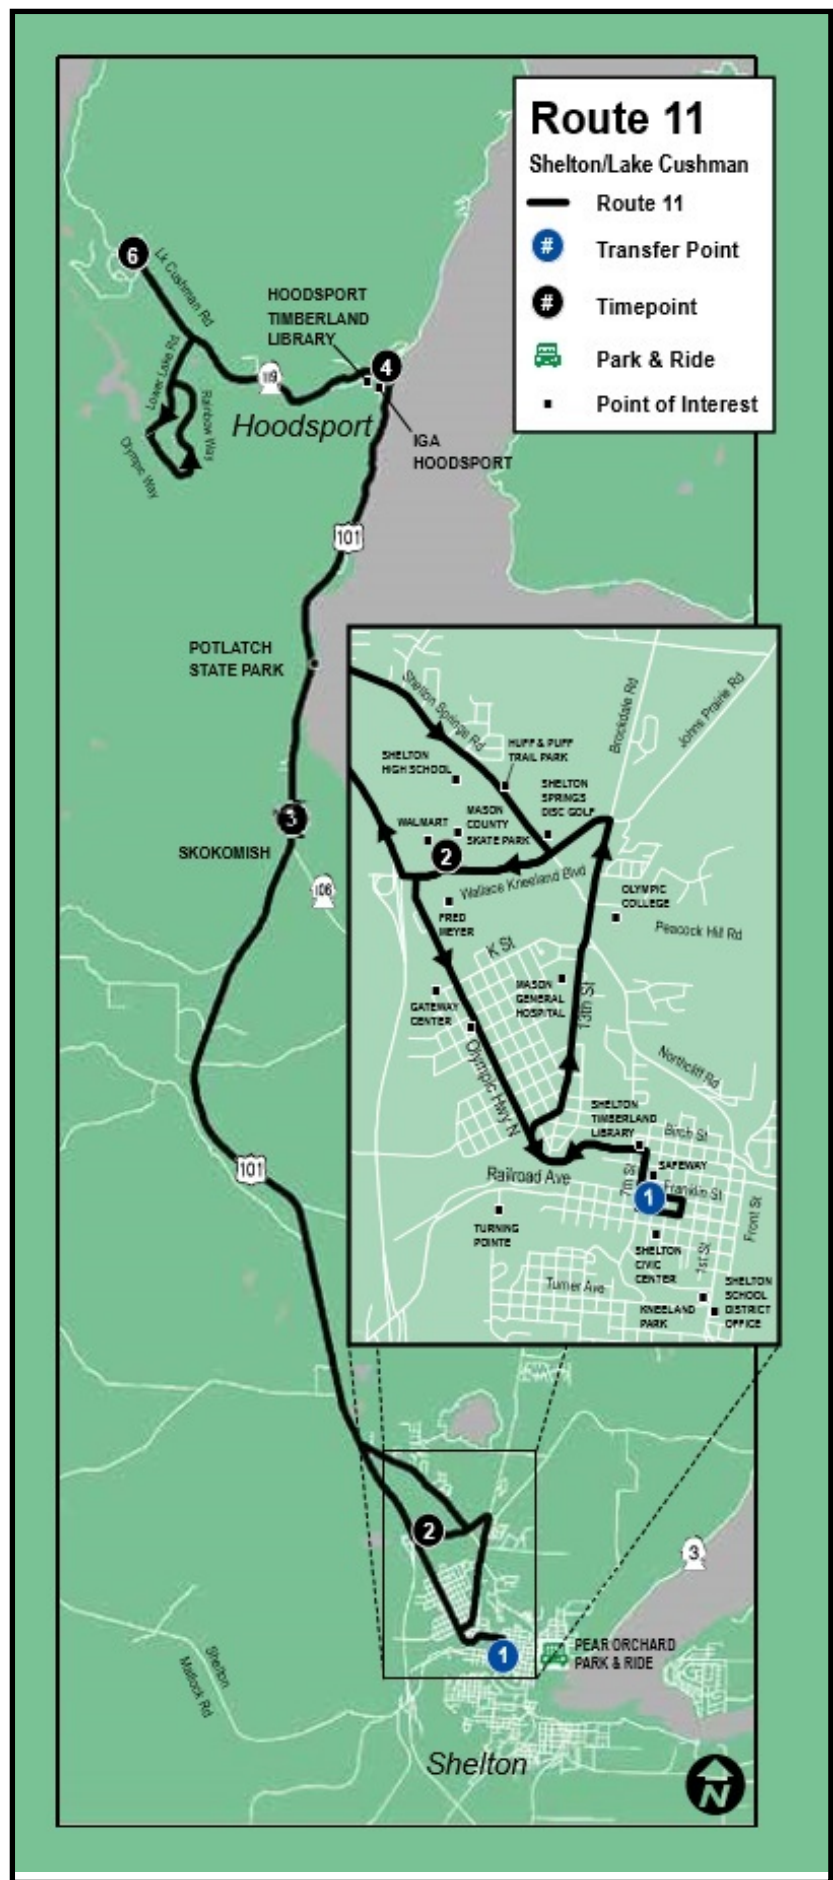

11 Shelton to Lake Cushman

Transit-Community Center (TCC)	Wallace Kneeland @ Walmart	Hwy 101 @ Twin Totems	Hood Canal Visitors Center Hoodsport	SR 119 @ Lake Cushman Maint.
1	2	3	4	6

Monday - Friday / Lunes a Viernes				
5:50 AM	5:58 AM	6:15 AM	6:23 AM	6:33 AM
11:25 AM	11:33 AM	11:50 AM	11:58 AM	12:08 PM
3:40 PM	3:48 PM	4:05 PM	4:13 PM	4:23 PM
6:45 PM	6:53 PM	7:10 PM	7:18 PM	7:28 PM
Saturday / Sábado				
8:50 AM	8:58 AM	9:15 AM	9:23 AM	9:33 AM
3:40 PM	3:48 PM	4:05 PM	4:13 PM	4:23 PM

11 Lake Cushman to Shelton

SR 119 @ Lake Cushman Maint.	Hwy 101 @ Twin Totems	Wallace Kneeland @ Walmart	Transit-Community Center (TCC)
6	3	2	1

Monday - Friday / Lunes a Viernes			
6:35 AM	7:03 AM	7:18 AM	7:23 AM
12:10 PM	12:38 PM	12:53 PM	12:58 PM
4:25 PM	4:53 PM	5:08 PM	5:13 PM
7:30 PM	7:58 PM	8:13 PM	8:18 PM
Saturday / Sábado			
9:35 AM	10:03 AM	10:18 AM	10:23 AM
4:25 PM	4:53 PM	5:08 PM	5:13 PM