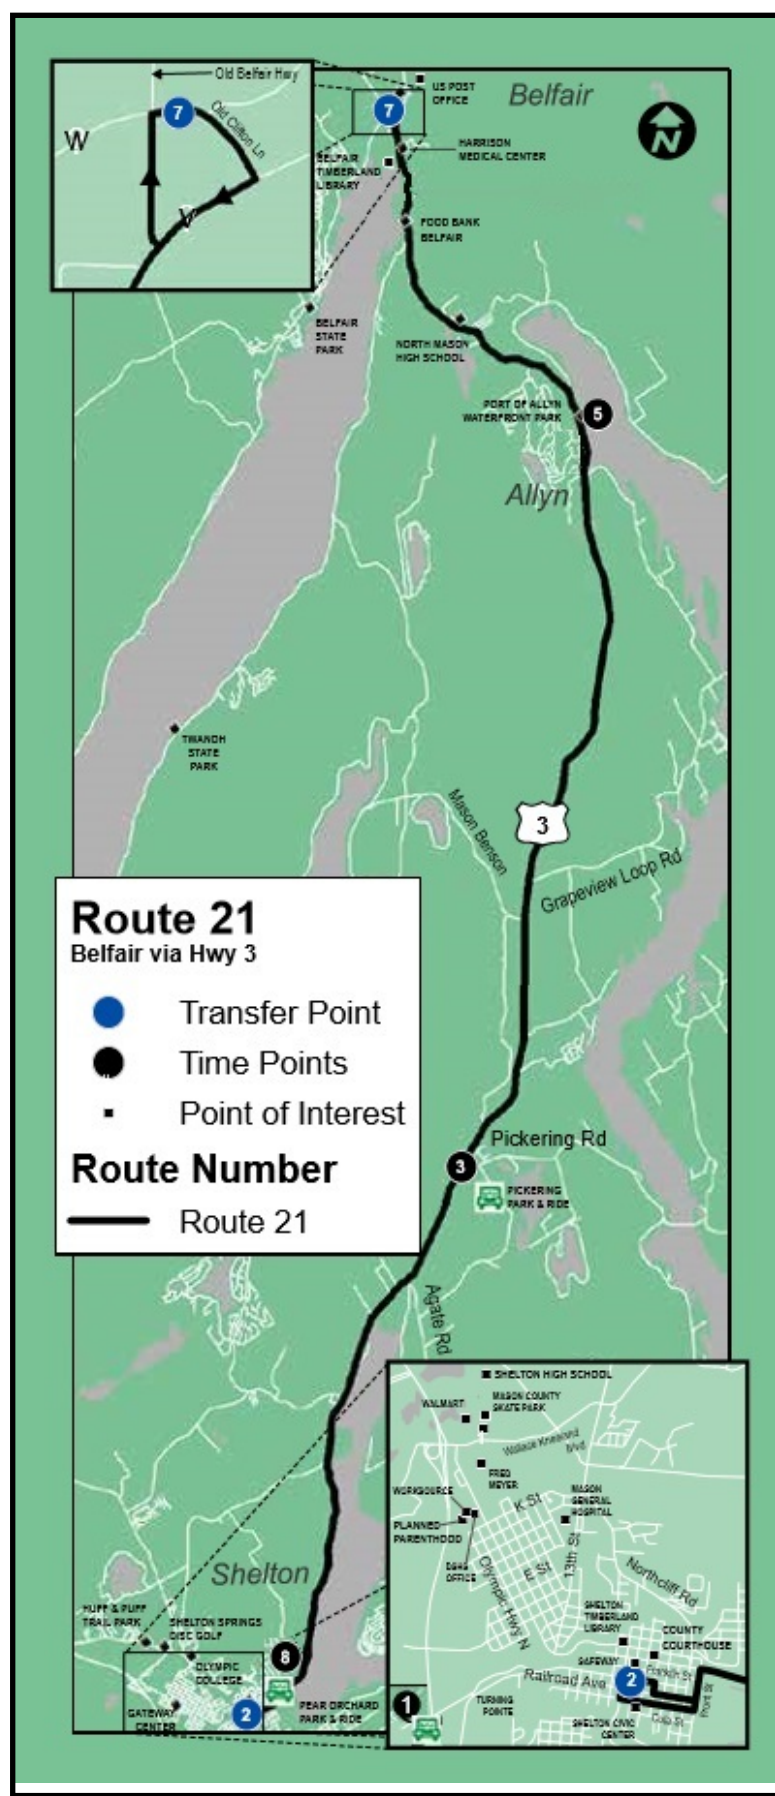

21 Shelton to Belfair

Shelton Matlock Park & Ride 1	Transit-Community Center (TCC) 2	Pear Orchard Park & Ride 3	Pickering Rd Park & Ride 3	Port of Allyn Hwy 3 & Drum St 5	NE Clifton Ln @ Bill Hunter Park 7
Monday - Friday / Lunes a Viernes					
3:25 AM	3:30 AM	3:35 AM	3:45 AM	3:58 AM	4:10 AM

21 Belfair to Shelton

NE Clifton Ln @ Bill Hunter Park 7	Port of Allyn Hwy 3 & Drum St 5	Pickering Rd Park & Ride 3	Pear Orchard Park & Ride 3	Transit-Community Center (TCC) 2	Shelton Matlock Park & Ride 1
Monday - Friday / Lunes a Viernes					
4:00 PM	4:12 PM	4:25 PM	4:35 PM	4:40 PM	4:45 PM