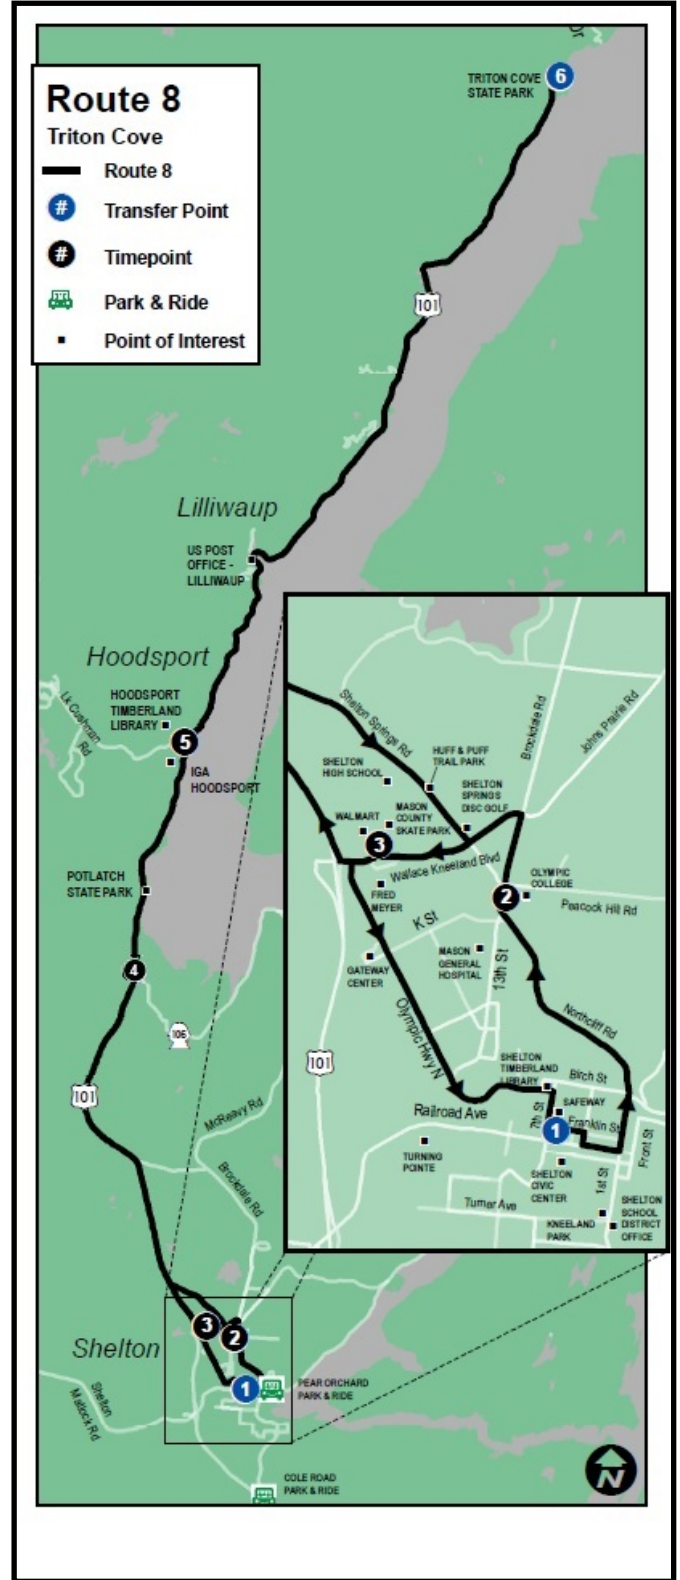

8

Shelton to Triton Cove

Transit-Community Center (TCC)	North 13th St @ Olympic College	Wallace Kneeland @ Walmart	Hwy 101 @ Twin Totems	Hood Canal Vistiors Center Hoodsport	Hwy 101 @ The Tides	Hwy 101 @ Triton Cove State Park / Brinnon
1	2	3	4	5	7	6
Monday - Friday / Lunes a Viernes						
8:00 AM	8:05 AM	8:07 AM	8:20 AM	8:30 AM	8:37 AM	9:00 AM
2:00 PM	2:05 PM	2:12 PM	2:20 PM	2:30 PM	2:37 PM	3:00 PM
Saturday / Sábado						
7:00 AM	7:05 AM	7:07 AM	7:20 AM	7:30 AM	7:37 AM	8:00 AM
5:30 PM	5:35 PM	5:37 PM	5:49 PM	5:59 PM	6:06 PM	6:30 PM

8

Triton Cove to Shelton

Hwy 101 @ Triton Cove State Park / Brinnon	Hwy 101 @ The Tides	Hwy 101 @ Twin Totems	Wallace Kneeland @ Walmart	Transit-Community Center (TCC)
6	7	4	3	1
Monday - Friday / Lunes a Viernes				
9:05 AM	9:25 AM	9:45 AM	10:00 AM	10:10 AM
3:25 PM	3:45 PM	4:05 PM	4:20 PM	4:30 PM
Saturday / Sabado				
8:10 AM	8:30 AM	8:50 AM	9:05 AM	9:15 AM
6:40 PM	7:00 PM	7:20 PM	7:35 PM	7:45 PM