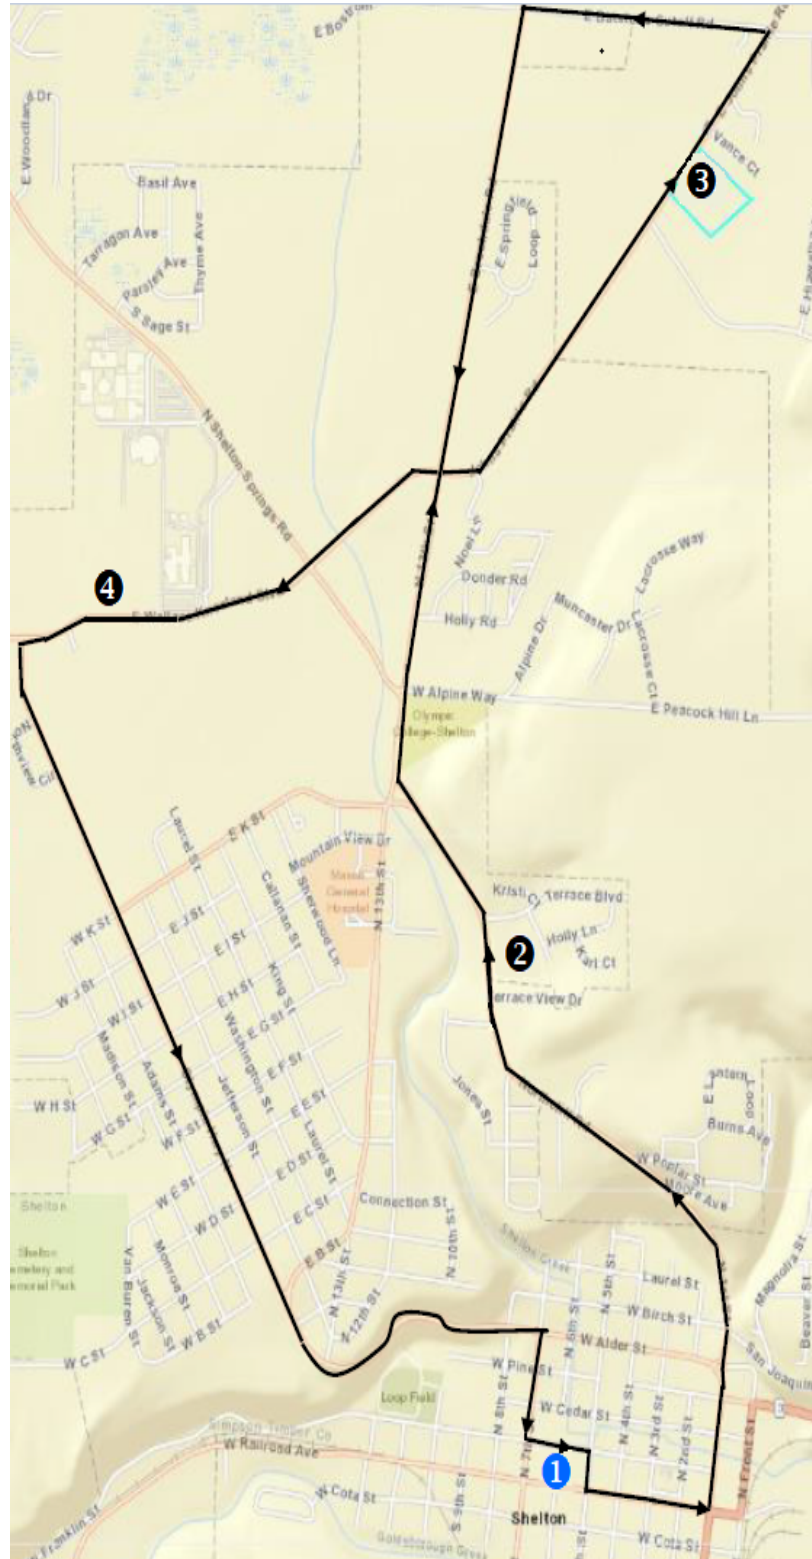

10

Route 10

Transit-Community Center (TCC)	Terrace Heights @ Northcliff	Mason Transit Business Office	Wallace Kneeland @ Kneeland Plaza	Transit-Community Center (TCC)
1	2	3	4	1
Monday - Friday / Lunes a Viernes				
11:00 AM	11:04 AM	11:08 AM	11:13 AM	11:20 AM
11:30 AM	11:34 AM	11:38 AM	11:43 AM	11:50 AM
12:00 PM	12:04 PM	12:08 PM	12:13 PM	12:20 PM
12:30 PM	12:34 PM	12:38 PM	12:43 PM	12:50 PM
1:00 PM	1:04 PM	1:08 PM	1:13 PM	1:20 PM